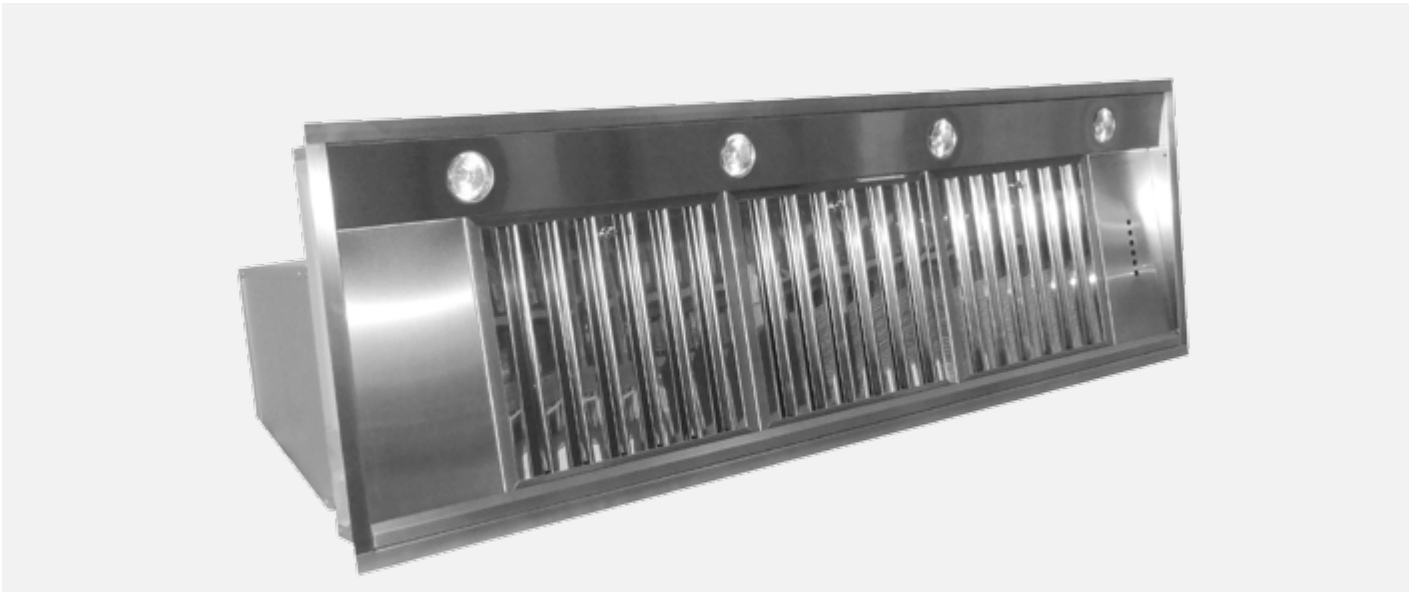

Westin Bloque

The Bloque is a robust unit which offers a more industrial look with stainless steel baffle filters.

- Width: 860mm or 1400mm
- Depth: 445mm
- Height: 365mm
- Finish: Stainless steel
- Controls: 4-speed remote, 4-speed push button
- Lighting: 2x 16W halogen (4x on 1400 model)
- Filters: Stainless steel baffle, suitable for dishwashers
- Duct position: Rear or top
- Motor options: Internal
- Energy rating: (internal motor) **B**
- Energy rating: (remote motor) n/a