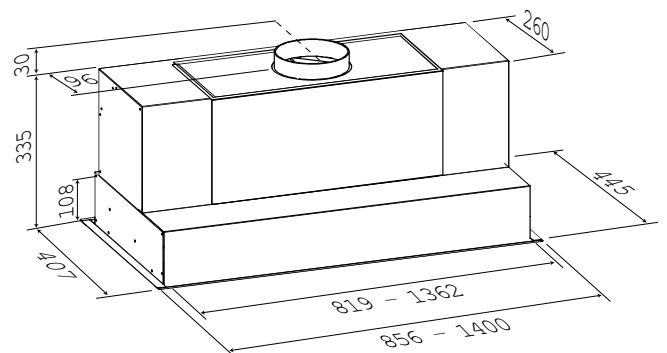

Westin Bloque

The Bloque is a robust unit which offers a more industrial look with stainless steel baffle filters.

- Width: 860mm or 1400mm
- Depth: 445mm
- Height: 365mm
- Finish: Stainless steel
- Controls: 4-speed remote, 4-speed push button
- Lighting: 2x 16W halogen (4x on 1400 model)
- Filters: Stainless steel baffle, suitable for dishwashers
- Duct position: Rear or top
- Motor options: Internal
- Energy rating: (internal motor) **B**
- Energy rating: (remote motor) n/a