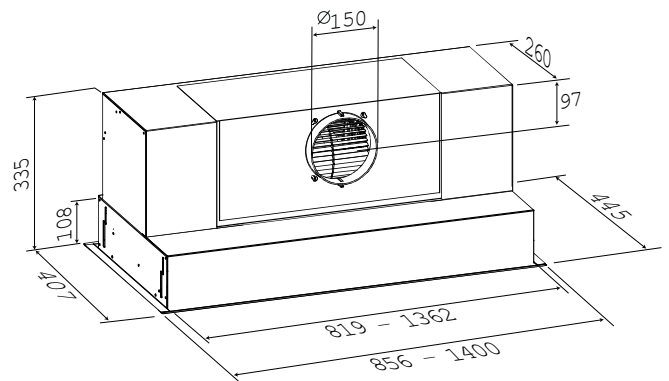

Westin Bloque

The Bloque is a robust unit which offers a more industrial look with stainless steel baffle filters.

- Width: 860mm or 1400mm
- Depth: 445mm
- Height: 365mm
- Finish: Stainless steel
- Controls: 4-speed remote, 4-speed push button
- Lighting: 2x 16W halogen (4x on 1400 model)
- Filters: Stainless steel baffle, suitable for dishwashers
- Duct position: Rear or top
- Motor options: Internal
- Energy rating: (internal motor) **B**
- Energy rating: (remote motor) n/a