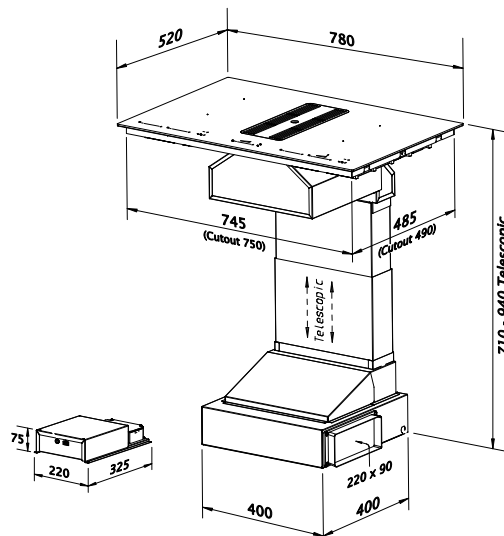

Westin Harmony

The Harmony is the latest in worktop solutions – a fully featured induction hob partners with efficient extraction to provide an ideal cooking combination.

- Width: 780mm
- Depth: 520mm
- Height: 710–940mm telescopic
- Finish: Black glass
- Controls: 4-speed touch
- Lighting: None
- Filters: Aluminium mesh, suitable for dishwashers
- Duct position: Left or right (all ducting shown is included)
- Motor options: SEM12 plinth motor included (air ducted out or recirculated)
- Energy rating: n/a (internal motor)
- Energy rating: **B** (remote motor)

Hob features

- Induction G5 Hob
- Touch Controls for all functions
- 4 x Cooking Zones
- 4 x 3700W Max Cooking Zone Power (4 x 2100W = P: 4 x 3700W) Total Output: 7400W
- Bridging Function: Flexible cooking zones combine to create single large zones (Zone 1+2 and Zone 3+4)
- Automatic heat-up function
- 9 Power settings for all zones
- Booster function on all zones
- Over-heating protection
- Keep warm function
- Timer function
- Operating time limit function
- Safety lock
- Pause function and recall

www.westin.co.uk
sales@westin.co.uk
+44 (0) 1484 421585

W.S.Westin Ltd
Phoenix Mills
Leeds Road
Huddersfield
HD1 6NG
United Kingdom

The Harmony package includes the G5 induction hob, a SEM12 plinth motor and the ducting beneath the hob as shown in the technical drawing.