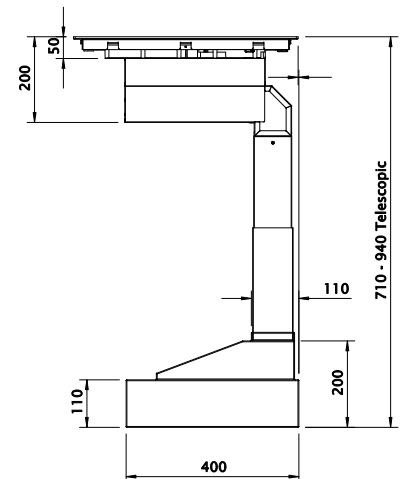

Westin Harmony

The Harmony is the latest in worktop solutions – a fully featured induction hob partners with efficient extraction to provide an ideal cooking combination.

- Width: 780mm
- Depth: 520mm
- Height: 710–940mm telescopic
- Finish: Black glass
- Controls: 4-speed touch
- Lighting: None
- Filters: Aluminium mesh, suitable for dishwashers
- Duct position: Left or right (all ducting shown is included)
- Motor options: SEM12 plinth motor included (air ducted out or recirculated)
- Energy rating: n/a (internal motor)
- Energy rating: **B** (remote motor)

Hob features

- Induction G5 Hob
- Touch Controls for all functions
- 4 x Cooking Zones
- 4 x 3700W Max Cooking Zone Power (4 x 2100W = P: 4 x 3700W) Total Output: 7400W
- Bridging Function: Flexible cooking zones combine to create single large zones (Zone 1+2 and Zone 3+4)
- Automatic heat-up function
- 9 Power settings for all zones
- Booster function on all zones
- Over-heating protection
- Keep warm function
- Timer function
- Operating time limit function
- Safety lock
- Pause function and recall