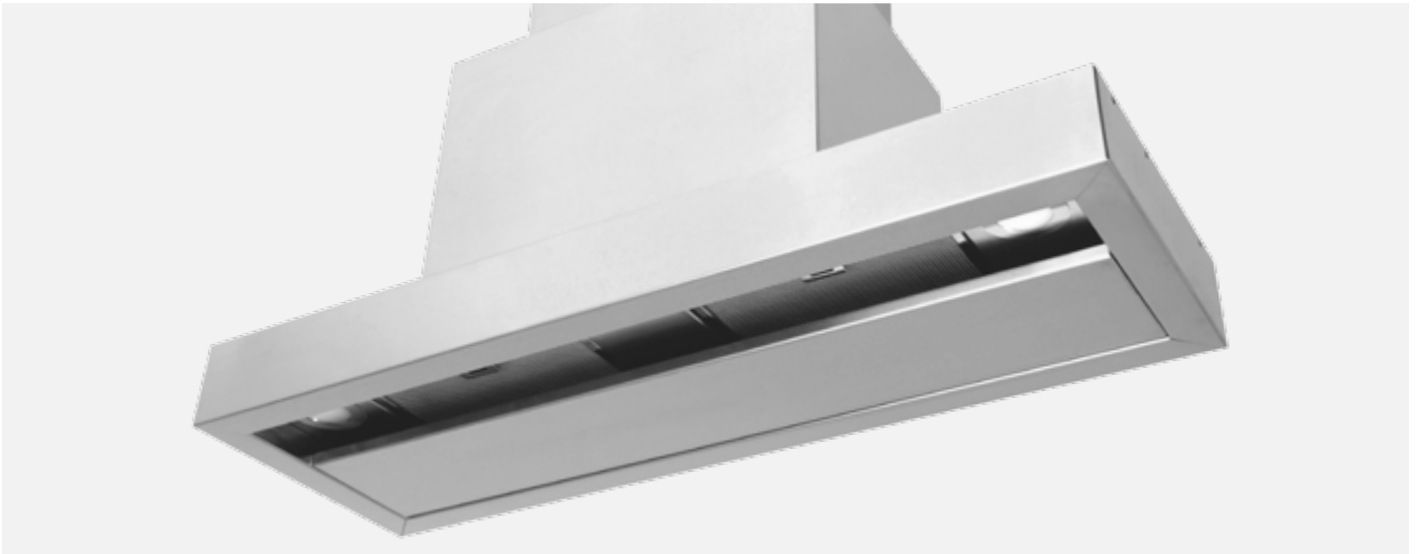

Westin Kari

Where space is of paramount importance, the Kari is a perfect solution. The Kari fits within a kitchen cabinet and still allows for the shelf, maximising storage space.

- Width: 900mm, 1000mm, 1100mm or 1200mm
- Depth: 297mm
- Height: 85mm + 485–677mm telescopic
- Finish: Stainless steel
- Controls: 4-speed remote, 4-speed push button
- Lighting: 2x 2.6W natural white (4000K) LED (3x on 1200 model)
- Filters: Concealed aluminium mesh, suitable for dishwashers
- Duct position: Rear or top
- Motor options: Internal or remote
- Energy rating: (internal motor) **A**
- Energy rating: (remote motor) **B**