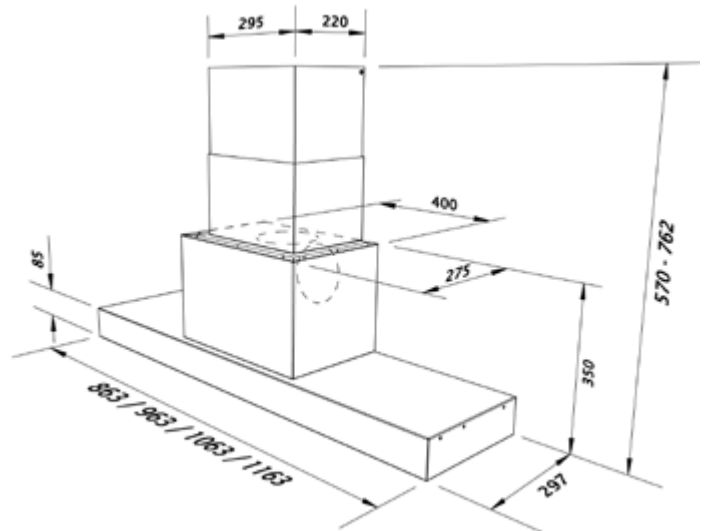

Westin Kari

Where space is of paramount importance, the Kari is a perfect solution. The Kari fits within a kitchen cabinet and still allows for the shelf, maximising storage space.

- Width: 900mm, 1000mm, 1100mm or 1200mm
- Depth: 297mm
- Height: 85mm + 485–677mm telescopic
- Finish: Stainless steel
- Controls: 4-speed remote, 4-speed push button
- Lighting: 2x 2.6W natural white (4000K) LED (3x on 1200 model)
- Filters: Concealed aluminium mesh, suitable for dishwashers
- Duct position: Rear or top
- Motor options: Internal or remote
- Energy rating: (internal motor) **A**
- Energy rating: (remote motor) **B**