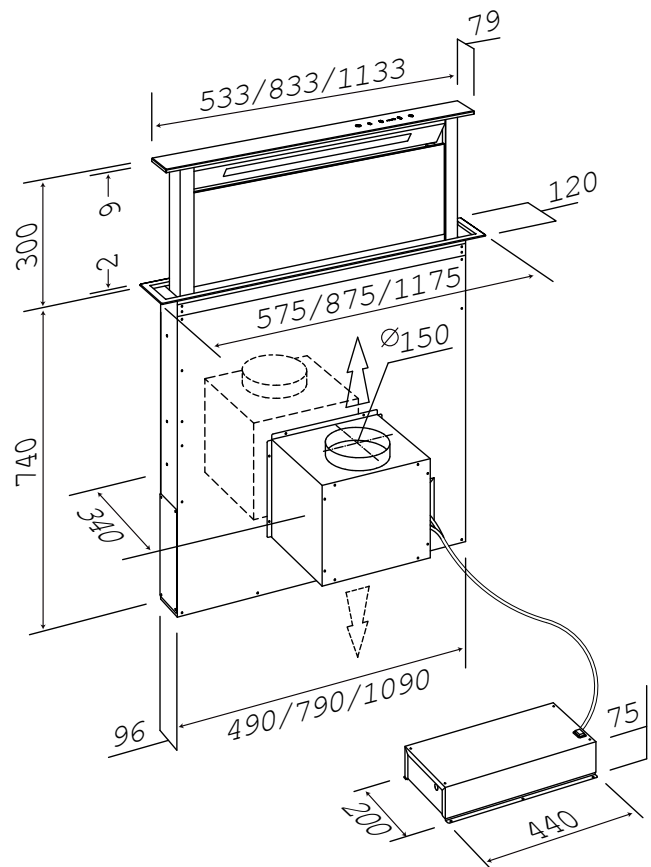

Westin *Lisser Flush Top*

This Lisser Flush Top is extremely discreet in design and retracts fully into the worktop for a flush finish.

- Width: 575mm, 875mm or 1175mm
Depth: 120mm
Height: 742mm + 300mm max extension
Finish: Stainless steel or black glass
Controls: 4-speed touch
Lighting: 1x 8W neon (575 model)
1x 14W neon (875 model)
1x 21W neon (1175 model)
Filters: Aluminium mesh, suitable for dishwashers
Duct position: Left, right, front, rear or down
Motor options: Internal, remote or recirculating
Energy rating: (internal motor) **B**
Energy rating: (remote motor) **B**