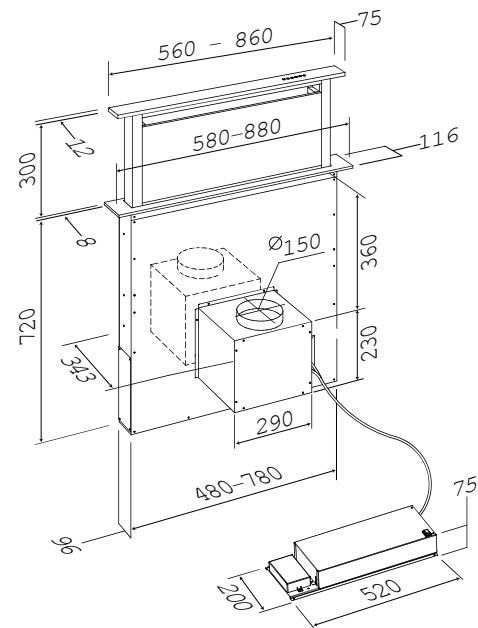

Westin *Lisser*

The Lisser is very discreet; it smoothly and quietly retracts into the worktop. Customers will fall in love with its brilliant yet stylish simplicity.

- Width: 580mm or 880mm
- Depth: 116mm
- Height: 720mm + 300mm max extension
- Finish: Stainless steel or black glass
- Controls: 4-speed push button (stainless), 4-speed touch (glass)
- Lighting: None
- Filters: Aluminium mesh, suitable for dishwashers
- Duct position: Left, right, front, rear or down
- Motor options: Internal, remote or recirculating
- Energy rating: (internal motor) **A**
- Energy rating: (remote motor) **B**