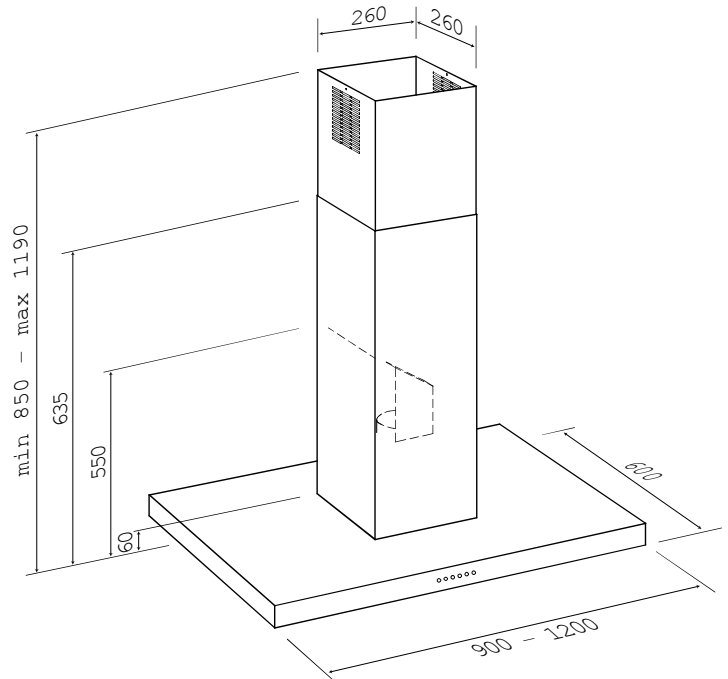

# Westin Martelli

The Martelli is an uncomplicated hood with clean lines and minimalist style. Available in two width options with either internal or remote motor.

|                                    |  |
|------------------------------------|--|
| Width:                             | 900mm or 1200mm  |
| Depth:                             | 600mm  |
| Height:                            | 60mm + 850–1190mm telescopic   |
| Finish:                            | Stainless steel  |
| Controls:                          | 4-speed push button  |
| Lighting:                          | 4x 2.1W natural white (4200K) LED  |
| Filters:                           | Aluminium mesh, suitable for dishwashers   |
| Duct position:                     | Top  |
| Motor options:                     | Internal, remote or recirculating  |
| Energy rating:<br>(internal motor) |  <b>A</b> |
| Energy rating:<br>(remote motor)   |  <b>B</b> |