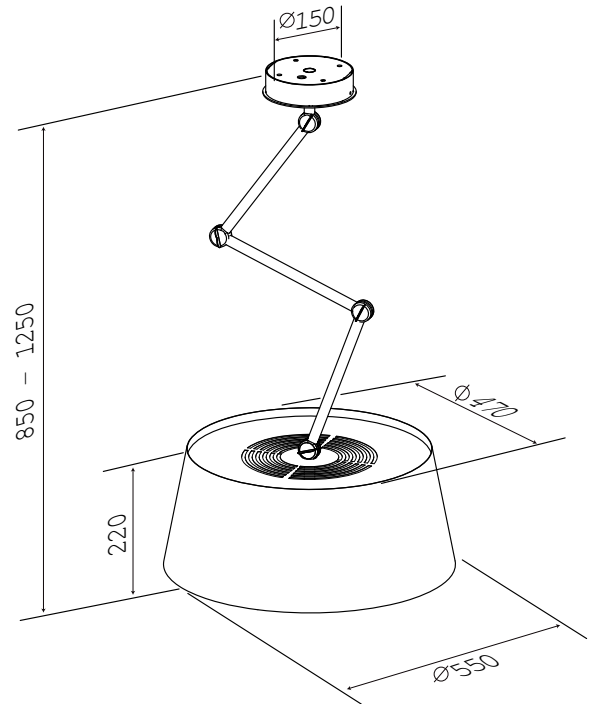

Westin Schoon

The Schoon is a stunning hood which will add glamour to any kitchen.

- Width: 550mm
- Depth: 550mm
- Height: 220mm + 630-1030mm telescopic
- Finish: Stainless steel, black or white
- Controls: 4-speed remote
- Lighting: 4x 1W natural white (4200K) LED
- Filters: Aluminium mesh, suitable for dishwashers
- Duct position: Not applicable – recirculating only
- Motor options: Recirculating internal only
- Energy rating: (internal motor) Recirculating only – no energy rating is required
- Energy rating: (remote motor) n/a