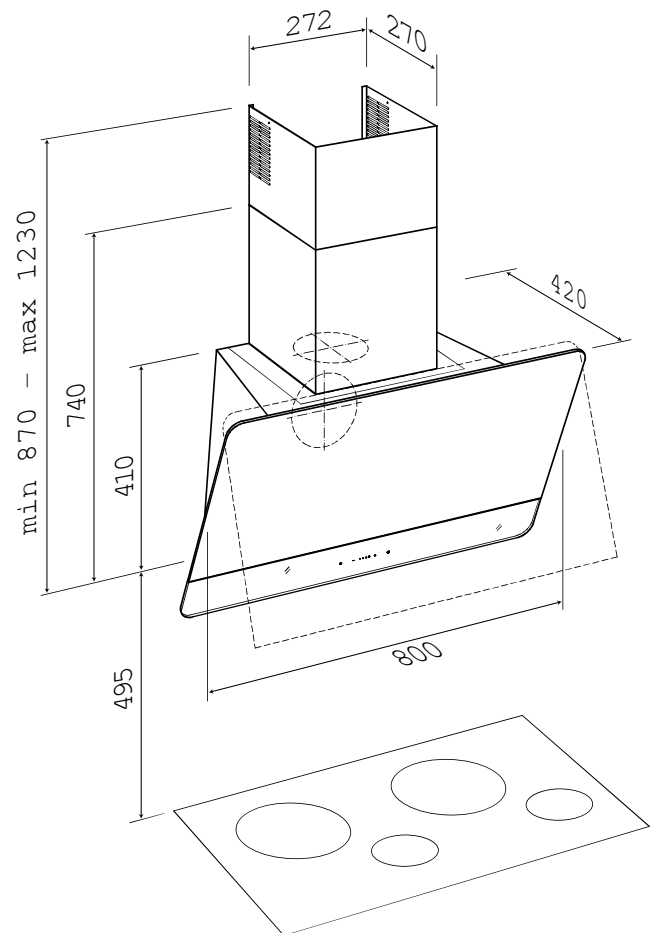

Westin Screen

Striking yet minimal the Screen will fit elegantly into any kitchen design.

- Width: 800mm
- Depth: 420mm
- Height: 410mm unit + 460–820mm chimney
- Finish: Black, gold or silver
- Controls: 4-speed touch
- Lighting: 1x 6.5W natural white (4200K) LED
- Filters: Aluminium mesh, suitable for dishwashers
- Duct position: Top or rear
- Motor options: Internal or recirculating
- Energy rating: (internal motor) **A**
- Energy rating: (remote motor) n/a