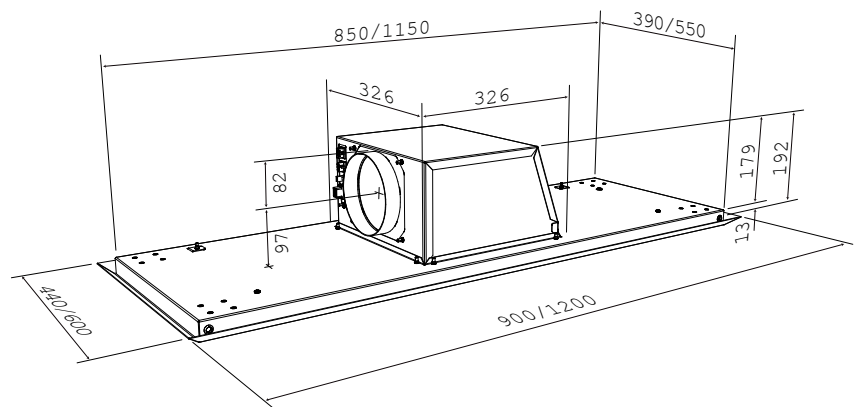

# Westin Stratus Compact

The Stratus Compact can accommodate an internal motor with a height of only 195mm. This unit will easily fit between the joists, whether they run in the opposite direction to the product or the position is unknown. The compact top box is rotatable on site so the duct position does not need to be specified. mind and is very popular. If the joists run in the same direction as the Stratus, this product is ideal.

- Width: 900mm or 1200mm
- Depth: 440mm or 600mm
- Height: 195mm
- Finish: Stainless steel, mirrored stainless or painted white
- Controls: 4-speed remote
- Lighting: 4 x 3W warm (2750K) LED
- Filters: Concealed, suitable for dishwashers
- Duct position: Left, right, front or rear
- Motor options: Internal or remote
- Energy rating: (internal motor) **B**
- Energy rating: (remote motor) **B**