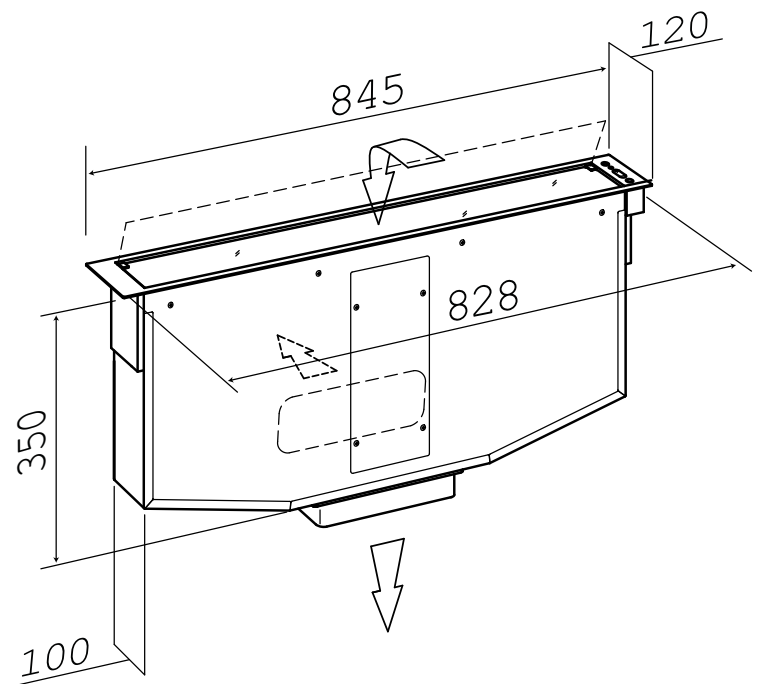

Westin *Lisser Plane*

The Lisser Plane fits flush into the worktop and rises only 70mm from the worktop when in use offering unobtrusive worktop extraction.

Width:	845mm
Depth:	120mm
Height:	350mm
Finish:	Black glass
Controls:	4-speed touch
Lighting:	None
Filters:	Aluminium mesh, suitable for dishwashers
Duct position:	Down
Motor options:	Remote or recirculating
Energy rating: (internal motor)	n/a
Energy rating: (remote motor)	B