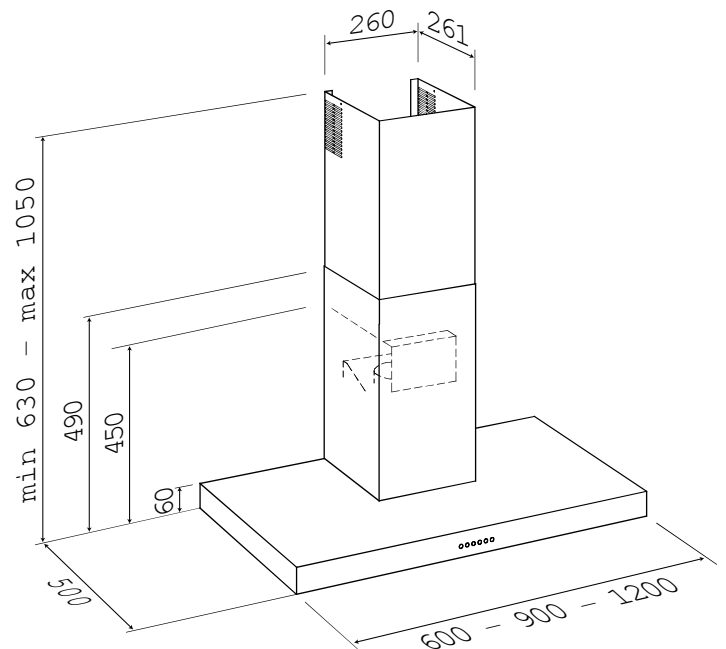

# Westin Serna

The Serna is an elegant and sophisticated hood which will never become dated, it is available in three widths.

- Width: 600mm, 900mm or 1200mm
- Depth: 500mm
- Height: 60mm unit + 570–990mm chimney
- Finish: Stainless steel
- Controls: 4-speed push button
- Lighting: 2x 2.1W natural white (4200K) LED
- Filters: Aluminium mesh, suitable for dishwashers
- Duct position: Top or rear
- Motor options: Internal, remote or recirculating
- Energy rating: (internal motor) **A**
- Energy rating: (remote motor) **B**