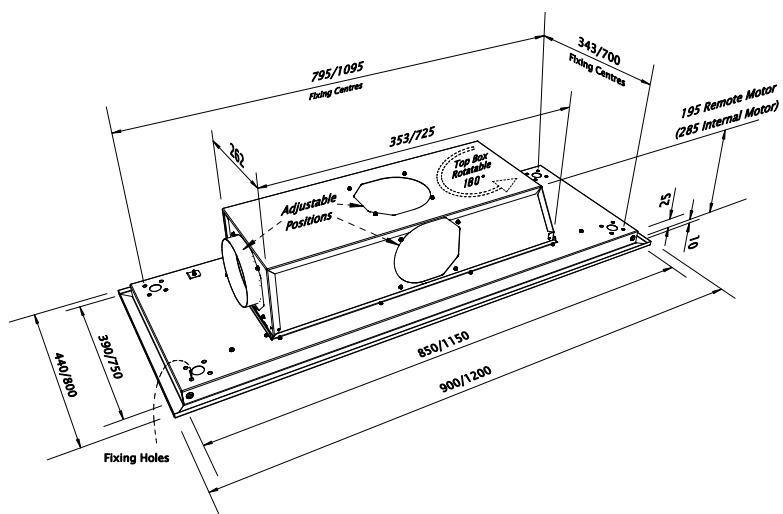

Westin Stratus

The Stratus offers discreet but effective extraction. This range has been designed with British ceilings in mind and is very popular. If the joists run in the same direction as the Stratus, this product is ideal.

- Width: 900mm or 1200mm
- Depth: 440mm or 800mm
- Height: 195mm (remote motor) or 285mm (internal motor)
- Finish: Stainless steel
- Controls: 4-speed remote
- Lighting: 4 x 2.6W cool (5000K) LED – natural (4000K) and warm (3000K)
LED lighting is also available
- Filters: Concealed, suitable for dishwashers
- Duct position: Left, right, front, rear or top
- Motor options: Internal, remote or recirculating
- Energy rating: (internal motor) **B**
- Energy rating: (remote motor) **B**

1200 x 800 model

+ Westin *Plus* suggestions – adapt any of the following:
lights, colour, width, length, top box, performance

www.westin.co.uk
sales@westin.co.uk
+44 (0) 1484 421585

W.S.Westin Ltd
Phoenix Mills
Leeds Road
Huddersfield
HD1 6NG
United Kingdom