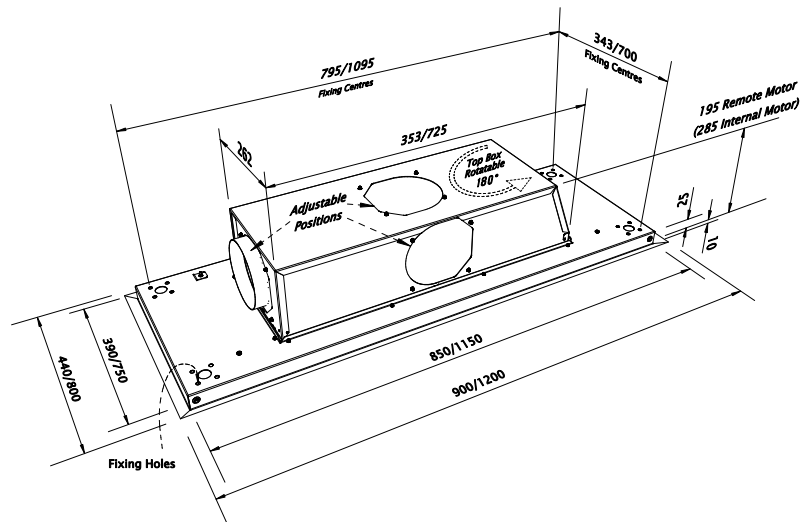

Westin Stratus Vetro

The Stratus Vetro is a popular product for customers who wish to make more of a feature of the ceiling unit. It is available in white glass and painted or black glass and painted.

- Width: 900mm or 1200mm
- Depth: 440mm or 800mm
- Height: 195mm (remote motor) or 285mm (internal motor)
- Finish: Black glass, white glass or painted
- Controls: 4-speed remote
- Lighting: 4 x 2.6W cool (5000K) LED – natural (4000K) and warm (3000K)
LED lighting is also available
- Filters: Concealed, suitable for dishwashers
- Duct position: Left, right, front, rear or top
- Motor options: Internal, remote or recirculating
- Energy rating:  B (internal motor)
- Energy rating:  B (remote motor)

1200 x 800 white glass

 **Westin Plus suggestions – adapt any of the following:**
lights, colour, width, length, top box, performance

www.westin.co.uk
sales@westin.co.uk
[+44 \(0\) 1484 421585](tel:+441484421585)