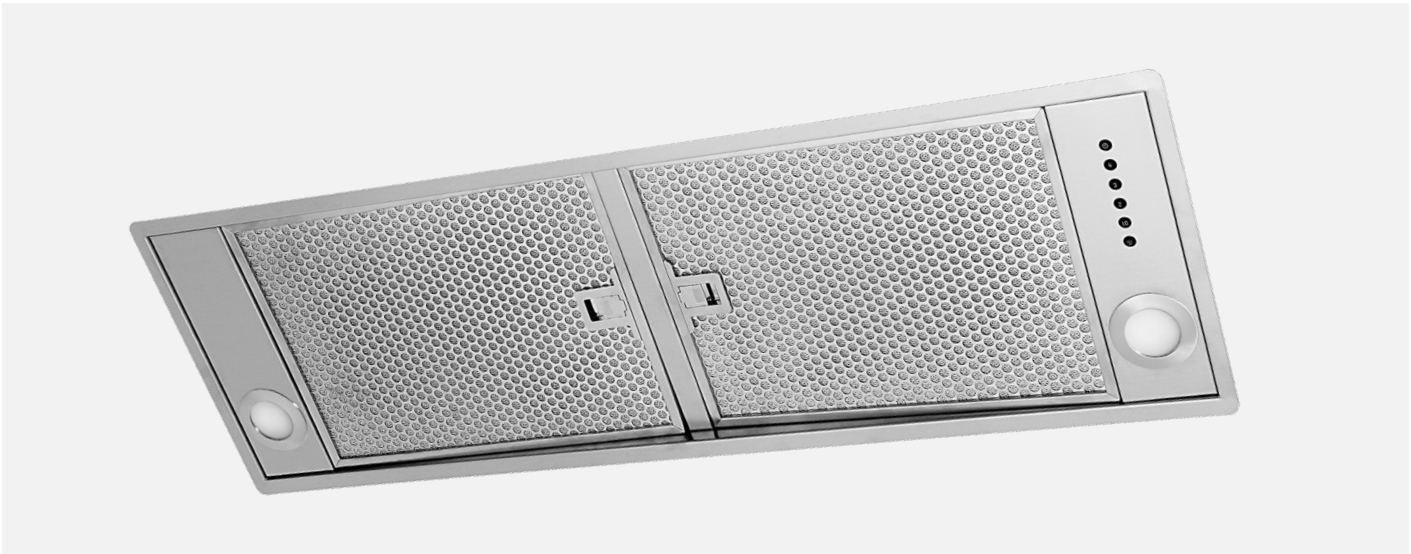

Westin Cache

This is a versatile and popular discreet product designed to fit into a chimney or kitchen furniture and is available in a wide range of sizes.

- Width: 520mm, 700mm, 800mm, 900mm, 1100mm
- Depth: 292mm
- Height: 280mm
- Finish: Stainless steel
- Controls: 4-speed remote, 4-speed push button
- Lighting: 2 x 2.6W natural white (4000K) LED (3 x on 1100 model)
- Filters: Aluminium mesh, suitable for dishwashers
- Duct position: Left, right, rear or top
- Motor options: Internal, remote, recirculating
- Energy rating: (internal motor) **A**
- Energy rating: (remote motor) **B**

520mm model

+ Westin Plus suggestions – adapt any of the following:
lights, colour, width, length, hide the filters

www.westin.co.uk
sales@westin.co.uk
 +44 (0) 1484 421585

W.S.Westin Ltd
 Phoenix Mills
 Leeds Road
 Huddersfield
 HD1 6NG
 United Kingdom