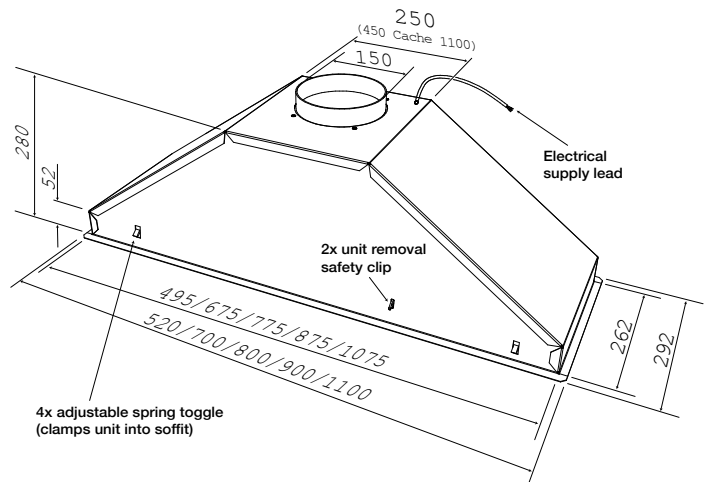

Westin Cache

This is a versatile and popular discreet product designed to fit into a chimney or kitchen furniture and is available in a wide range of sizes.

- Width: 520mm, 700mm, 800mm, 900mm, 1100mm
- Depth: 292mm
- Height: 280mm
- Finish: Stainless steel
- Controls: 4-speed remote, 4-speed push button
- Lighting: 2 x 2.6W natural white (4000K) LED (3 x on 1100 model)
- Filters: Aluminium mesh, suitable for dishwashers
- Duct position: Left, right, rear or top
- Motor options: Internal, remote, recirculating
- Energy rating: (internal motor) **A**
- Energy rating: (remote motor) **B**

520mm model

+ Westin Plus suggestions – adapt any of the following:
lights, colour, width, length, hide the filters

www.westin.co.uk
sales@westin.co.uk
 +44 (0) 1484 421585

W.S.Westin Ltd
 Phoenix Mills
 Leeds Road
 Huddersfield
 HD1 6NG
 United Kingdom