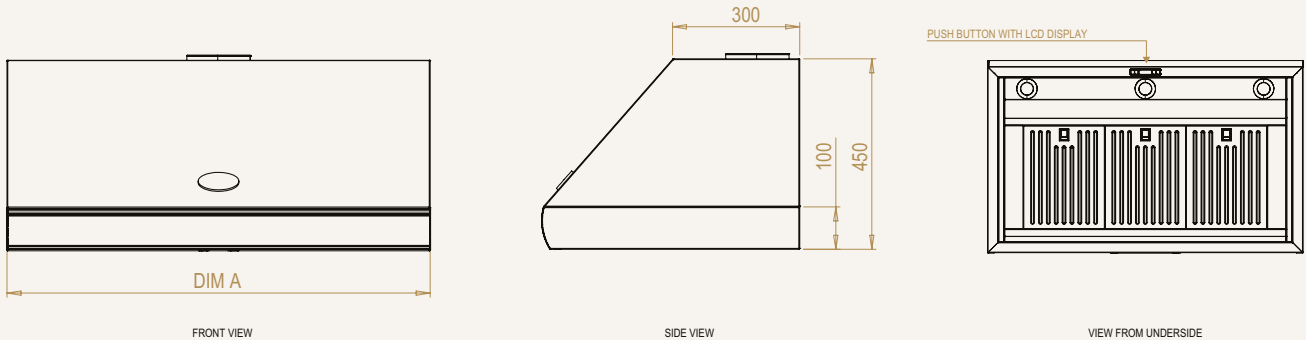

a telescopic chimney in a matching colour finish, bespoke power levels, dimensions, finish, controls and lighting. Giving you complete flexibility to blend in with your existing interiors.

## DIMENSIONS

Designed to the exact dimensions of each Everhot range, to fit perfectly above your cooker.

PRODUCT WIDTH	LIGHT QUANTITY	FILTER QUANTITY	MOTOR QUANTITY	DIM A (mm)
600	2	1	1	598
900	3	3	1	890
1000	3	3	1	995
1100	3	3	1	1090
1200	3	4	1 or 2*	1198
1500	4	5	1 or 2*	1490
1600	4	5	1 or 2*	1490