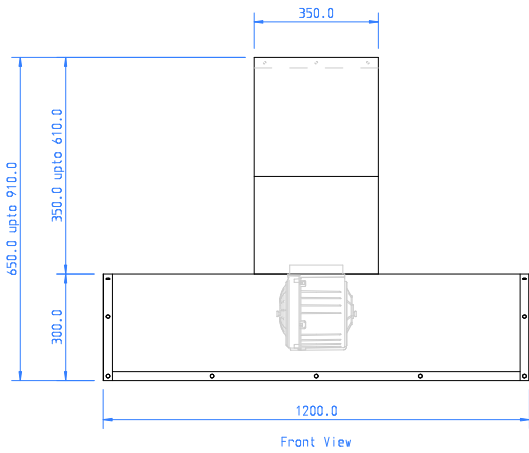

Fixing holes are provided in the back of the extractor

	Client: Westin	Ref: Masterchef 1200	Approved by:	Date:	Scale: 1:20 A4
	Drawn by: Daniel Bradley				Units: mm
	Title: WSW - MASTERCHEF 1200 ~ GA V1 20220520				Date: 20-05-22