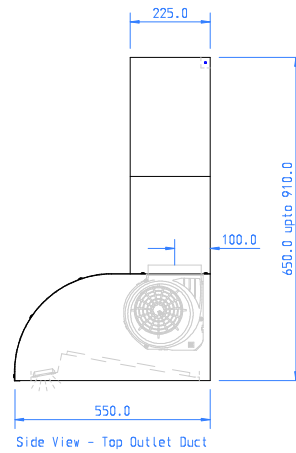

Motor: 1 x Internal Motor

Lighting: Tunable White LED

Motor & Light Controls: Tactile Pushbutton

Duct: 1 x 150mm  $\varnothing$  Top or Rear Outlet

Extractor will be shipped with TOP outlet, this can be adjusted to rear outlet on site.

Fixing holes are provided in the back of the extractor

Client: Westin  
 Drawn by: Daniel Bradley  
 Title: WSW - MASTERCHEF 900 ~ GA V1 20220520

Ref: Masterchef 900

Approved by:

Date:

Scale: 1:20 A4  
 Units: mm  
 Date: 20-05-22

Fixing holes are provided in the back of the extractor

	Client: Westin	Ref: Masterchef 1200	Approved by:	Date:	Scale: 1:20 A4
	Drawn by: Daniel Bradley				Units: mm
	Title: WSW - MASTERCHEF 1200 ~ GA V1 20220520				Date: 20-05-22