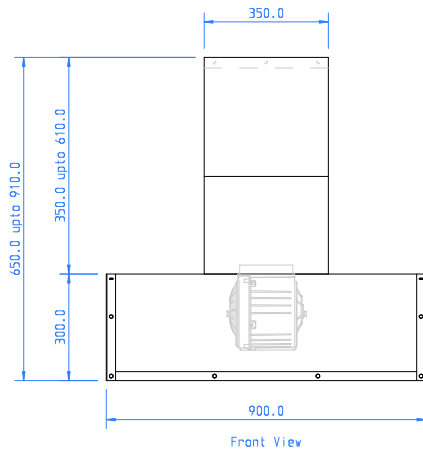

Motor: 1 x Internal Motor

Lighting: Tunable White LED

Motor & Light Controls: Tactile Pushbutton

Duct: 1 x 150mm  $\varnothing$  Top or Rear Outlet

Extractor will be shipped with TOP outlet, this can be adjusted to rear outlet on site.

Fixing holes are provided in the back of the extractor

Client: Westin  
 Drawn by: Daniel Bradley  
 Title: WSW - MASTERCHEF 900 ~ GA V1 20220520

Ref: Masterchef 900

Approved by:

Date:

Scale: 1:20 A4  
 Units: mm  
 Date: 20-05-22

Fixing holes are provided in the back of the extractor

	Client: Westin	Ref: Masterchef 1200	Approved by:	Date:	Scale: 1:20 A4
	Drawn by: Daniel Bradley				Units: mm
	Title: WSW - MASTERCHEF 1200 ~ GA V1 20220520				Date: 20-05-22