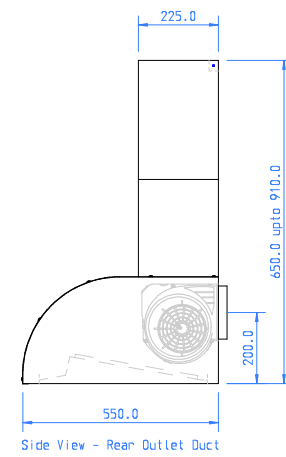

Client: Westin
Drawn by: Daniel Bradley
Title: WSW - MASTERCHEF 1500 ~ GA V1 20220520

Ref: Masterchef 1500

Approved by:

Date:

Scale: 1:20 A4
Units: mm
Date: 20-05-22