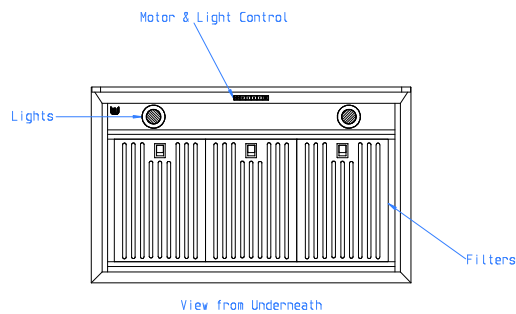

Motor: 1 x Internal Motor

Lighting: Tunable White LED

Motor & Light Controls: Tactile Pushbutton

Duct: 1 x 150mm  $\varnothing$  Top or Rear Outlet

Extractor will be shipped with TOP outlet, this can be adjusted to rear outlet on site.

Fixing holes are provided in the back of the extractor

Client: Westin  
 Drawn by: Daniel Bradley  
 Title: WSW - MASTERCHEF 900 ~ GA V1 20220520

Ref: Masterchef 900

Approved by:

Date:

Scale: 1:20 A4  
 Units: mm  
 Date: 20-05-22

Motor: 2 x Internal Motors  
 Lighting: Tunable White LED  
 Motor & Light Controls: Tactile Pushbutton  
 Duct: 2 x 150mm  $\varnothing$  Top or Rear Outlet  
 Extractor will be shipped with TOP outlet, this can be adjusted to rear outlet on site.  
 Fixing holes are provided in the back of the extractor