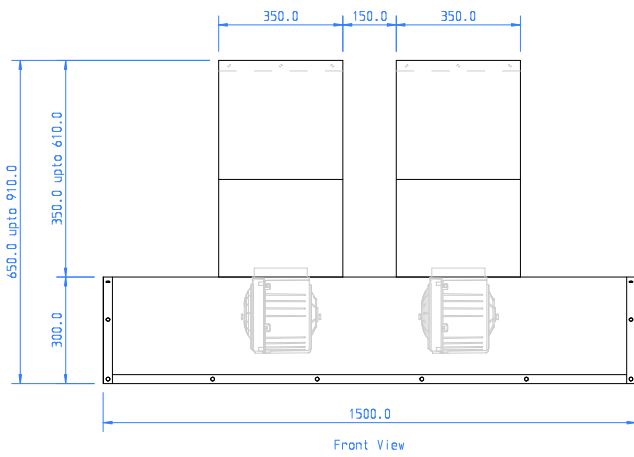

Client: Westin
Drawn by: Daniel Bradley
Title: WSW - MASTERCHEF 1500 ~ GA V1 20220520

Ref: Masterchef 1500

Approved by:

Date:

Scale: 1:20 A4
Units: mm
Date: 20-05-22