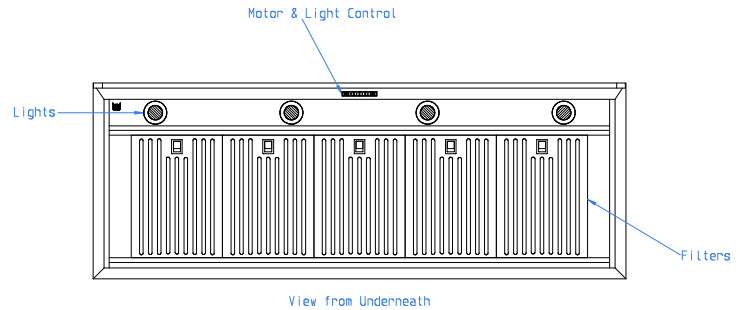

Motor: 1 x Internal Motor

Lighting: Tunable White LED

Motor & Light Controls: Tactile Pushbutton

Duct: 1 x 150mm  $\varnothing$  Top or Rear Outlet

Extractor will be shipped with TOP outlet, this can be adjusted to rear outlet on site.

Fixing holes are provided in the back of the extractor

	Client: Westin	Ref: Masterchef 1200	Approved by:	Date:	Scale: 1:20 A4
	Drawn by: Daniel Bradley				Units: mm
	Title: WSW - MASTERCHEF 1200 ~ GA V1 20220520				Date: 20-05-22

Motor: 2 x Internal Motors  
 Lighting: Tunable White LED  
 Motor & Light Controls: Tactile Pushbutton  
 Duct: 2 x 150mm  $\varnothing$  Top or Rear Outlet  
 Extractor will be shipped with TOP outlet, this can be adjusted to rear outlet on site.  
 Fixing holes are provided in the back of the extractor