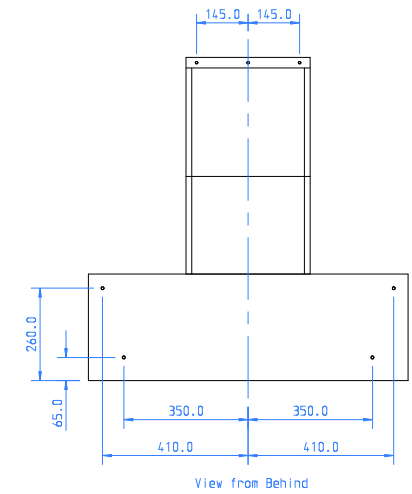

Fixing holes are provided in the back of the extractor

Client: Westin  
 Drawn by: Daniel Bradley  
 Title: WSW - MASTERCHEF 900 ~ GA V1 20220520

Ref: Masterchef 900

Approved by:

Date:

Scale: 1:20 A4  
 Units: mm  
 Date: 20-05-22