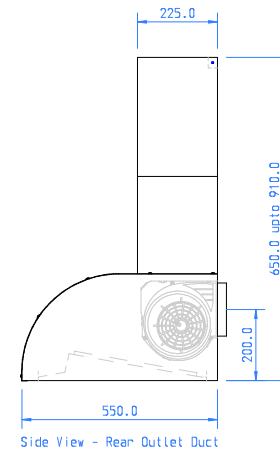

Motor: 1 x Internal Motor

Lighting: Tunable White LED

Motor & Light Controls: Tactile Pushbutton

Duct: 1 x 150mm  $\varnothing$  Top or Rear Outlet

Extractor will be shipped with TOP outlet, this can be adjusted to rear outlet on site.

Fixing holes are provided in the back of the extractor

Client: Westin  
 Drawn by: Daniel Bradley  
 Title: WSW - MASTERCHEF 900 ~ GA V1 20220520

Ref: Masterchef 900

Approved by:

Date:

Scale: 1:20 A4  
 Units: mm  
 Date: 20-05-22

Fixing holes are provided in the back of the extractor

	Client: Westin	Ref: Masterchef 1200	Approved by:	Date:	Scale: 1:20 A4
	Drawn by: Daniel Bradley				Units: mm
	Title: WSW - MASTERCHEF 1200 ~ GA V1 20220520				Date: 20-05-22