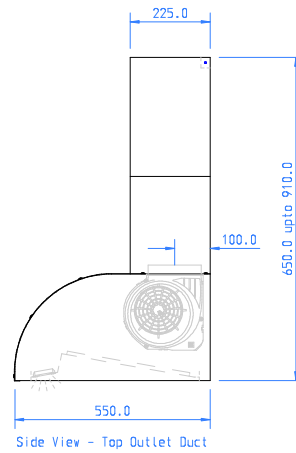

Fixing holes are provided in the back of the extractor

	Client: Westin	Ref: Masterchef 1200	Approved by:	Date:	Scale: 1:20 A4
	Drawn by: Daniel Bradley				Units: mm
	Title: WSW - MASTERCHEF 1200 ~ GA V1 20220520				Date: 20-05-22