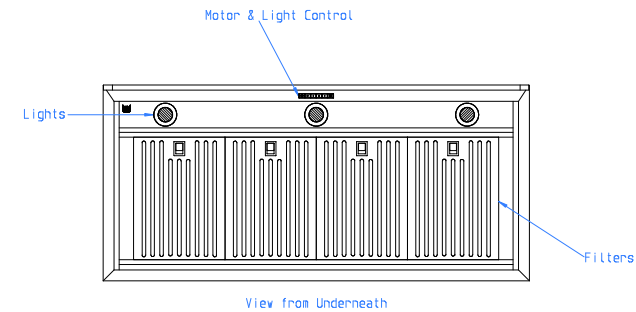

Client: Westin	Ref: Masterchef 1200	Approved by:	Date:	Scale: 1:20 A4
	Drawn by: Daniel Bradley				Units: mm
	Title: WSW - MASTERCHEF 1200 ~ GA V1 20220520				Date: 20-05-22