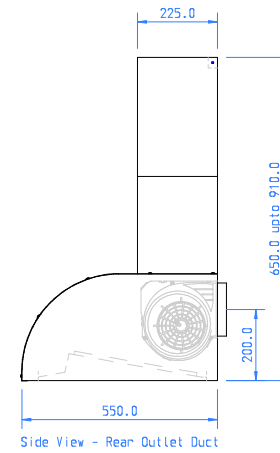

Fixing holes are provided in the back of the extractor

	Client: Westin	Ref: Masterchef 1200	Approved by:	Date:	Scale: 1:20 A4
	Drawn by: Daniel Bradley				Units: mm
	Title: WSW - MASTERCHEF 1200 ~ GA V1 20220520				Date: 20-05-22