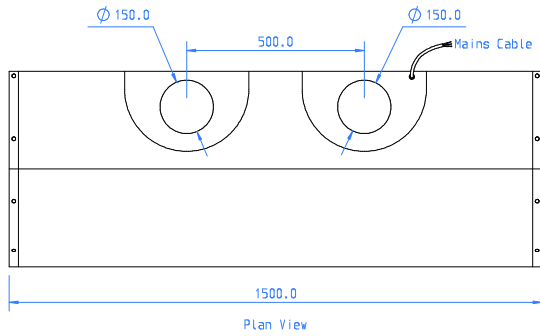

Fixing holes are provided in the back of the extractor

	Client: Westin	Ref: Masterchef 1200	Approved by:	Date:	Scale: 1:20 A4
	Drawn by: Daniel Bradley				Units: mm
	Title: WSW - MASTERCHEF 1200 ~ GA V1 20220520				Date: 20-05-22