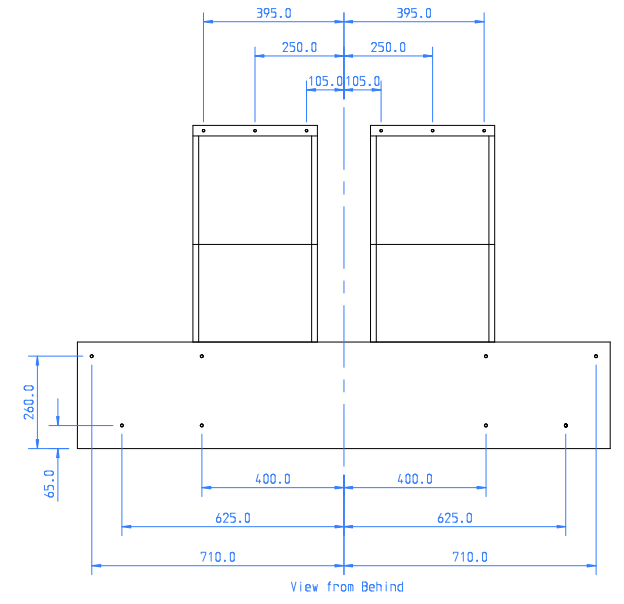

Client: Westin
Drawn by: Daniel Bradley
Title: WSW - MASTERCHEF 1500 ~ GA V1 20220520

Ref: Masterchef 1500

Approved by:

Date:

Scale: 1:20 A4
Units: mm
Date: 20-05-22