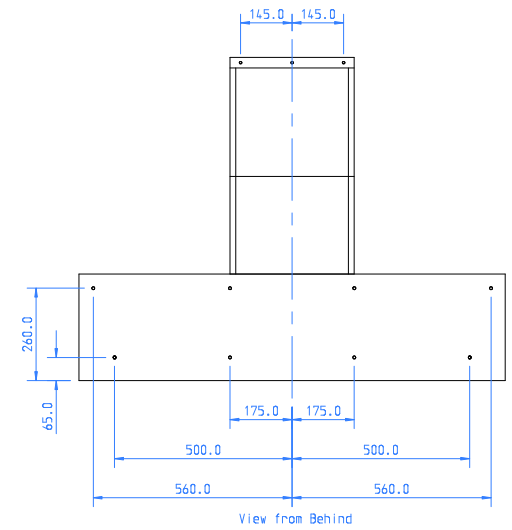

Fixing holes are provided in the back of the extractor

	Client: Westin	Ref: Masterchef 1200	Approved by:	Date:	Scale: 1:20 A4
	Drawn by: Daniel Bradley				Units: mm
	Title: WSW - MASTERCHEF 1200 ~ GA V1 20220520				Date: 20-05-22