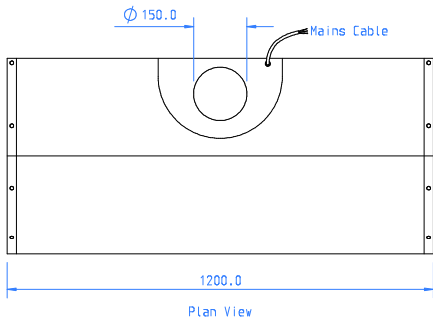

Fixing holes are provided in the back of the extractor

Client: Westin  
 Drawn by: Daniel Bradley  
 Title: WSW - MASTERCHEF 900 ~ GA V1 20220520

Ref: Masterchef 900

Approved by:

Date:

Scale: 1:20 A4  
 Units: mm  
 Date: 20-05-22

Motor: 1 x Internal Motor

Lighting: Tunable White LED

Motor & Light Controls: Tactile Pushbutton

Duct: 1 x 150mm  $\varnothing$  Top or Rear Outlet

Extractor will be shipped with TOP outlet, this can be adjusted to rear outlet on site.

Fixing holes are provided in the back of the extractor

	Client: Westin	Ref: Masterchef 1200	Approved by:	Date:	Scale: 1:20 A4
	Drawn by: Daniel Bradley				Units: mm
	Title: WSW - MASTERCHEF 1200 ~ GA V1 20220520				Date: 20-05-22