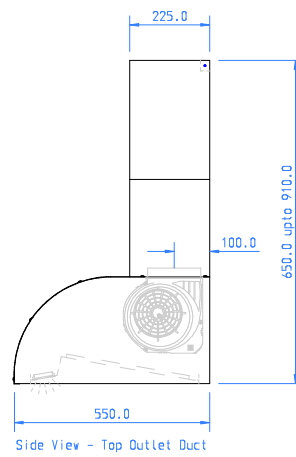

Client: Westin
Drawn by: Daniel Bradley
Title: WSW - MASTERCHEF 1500 ~ GA V1 20220520

Ref: Masterchef 1500

Approved by:

Date:

Scale: 1:20 A4
Units: mm
Date: 20-05-22