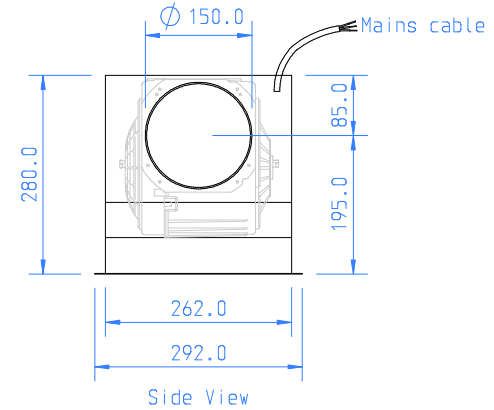

Duct: 1 x 150mm ϕ Right Outlet

Soffit Opening - 680mm x 266mm

Soffit Thickness - 15mm Minimum upto 22mm Maximum

The extractor is fixed in place by 4 adjustable spring toggles.

Supplementary support of the unit is provided by 2 x sprung safety clips at opposite corners of the unit.

Motor: 1 x Internal Motor

Lighting: Tunable White LED

Motor & Light Controls: Tactile Pushbutton (Remote Control Compatible)

Duct: 1 x 150mm ϕ Left Outlet

Soffit Opening - 680mm x 266mm

Soffit Thickness - 15mm Minimum upto 22mm Maximum