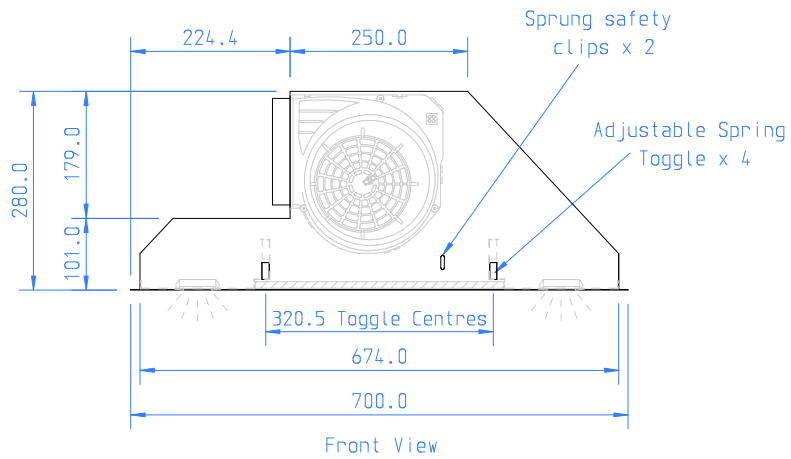

Duct: 1 x 150mm ϕ Right Outlet

Soffit Opening - 680mm x 266mm

Soffit Thickness - 15mm Minimum upto 22mm Maximum

The extractor is fixed in place by 4 adjustable spring toggles.

Supplementary support of the unit is provided by 2 x sprung safety clips at opposite corners of the unit.

Motor: 1 x Internal Motor

Lighting: Tunable White LED

Motor & Light Controls: Tactile Pushbutton (Remote Control Compatible)

Duct: 1 x 150mm ϕ Left Outlet

Soffit Opening - 680mm x 266mm

Soffit Thickness - 15mm Minimum upto 22mm Maximum