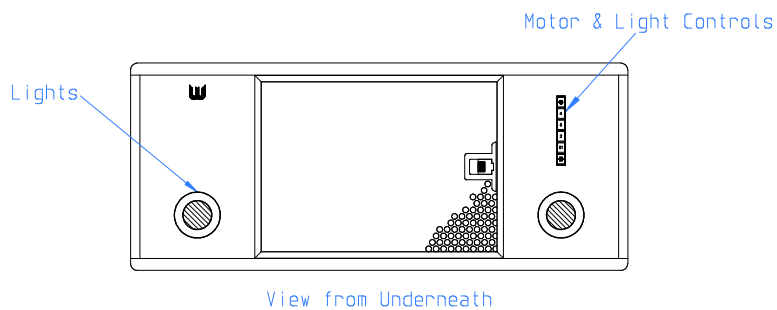

Client: Westin
Drawn by: Daniel Bradley
Title: WSW - PRIME 700 - EM - REAR - SS GA V1 20220208

Ref: WSW - PRIME 700 - EM - REAR - SS

Approved by:

Date:

Scale: 1:10 A4
Units: mm
Date: 08-02-22