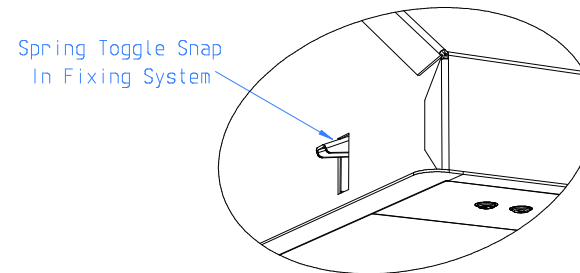

Motor: 1 x SEM Remote Motor - Separate Item

Lighting: Tunable White LED

Motor & Light Controls: Tactile Pushbutton (Remote Control Compatible)

Duct: 1 x 150mm $\varnothing$ Right Outlet

Soffit Opening - 680mm x 266mm

Soffit Thickness - 15mm Minimum upto 22mm Maximum

The extractor is fixed in place by 4 adjustable spring toggles.

Supplementary support of the unit is provided by 2 x sprung safety clips at opposite corners of the unit.