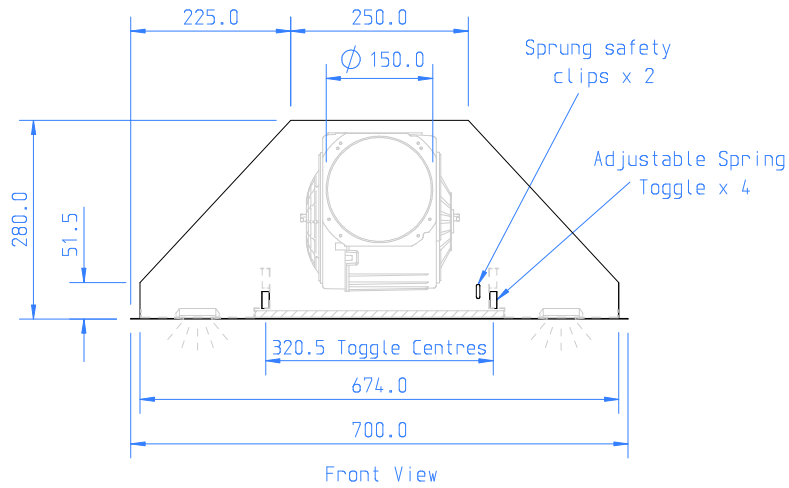

Motor: 1 x Internal Motor

Lighting: Tunable White LED

Motor & Light Controls: Tactile Pushbutton (Remote Control Compatible)

Duct: 1 x 150mm $\varnothing$ Rear Outlet

Soffit Opening - 680mm x 266mm

Soffit Thickness - 15mm Minimum upto 22mm Maximum

The extractor is fixed in place by 4 adjustable spring toggles.

Supplementary support of the unit is provided by 2 x sprung safety clips at opposite corners of the unit.