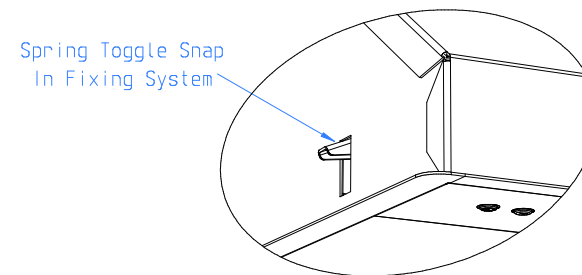

Motor: 1 x Internal Motor

Lighting: Tunable White LED

Motor & Light Controls: Tactile Pushbutton (Remote Control Compatible)

Duct: 1 x 150mm \varnothing Top Outlet

Soffit Opening - 680mm x 266mm

Soffit Thickness - 15mm Minimum upto 22mm Maximum

The extractor is fixed in place by 4 adjustable spring toggles.

Supplementary support of the unit is provided by 2 x sprung safety clips at opposite corners of the unit.

Motor: 1 x Internal Motor

Lighting: Tunable White LED