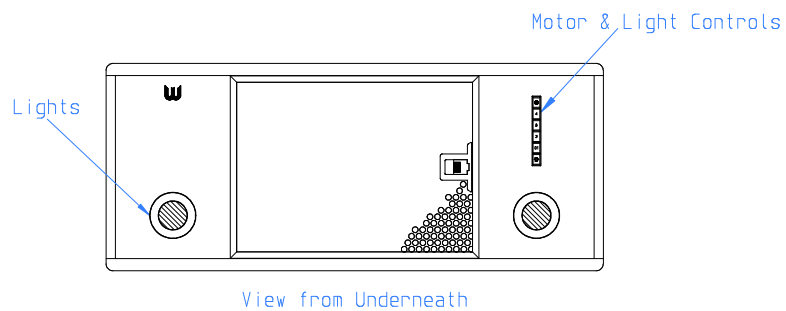

Lighting: Tunable White LED

Motor & Light Controls: Tactile Pushbutton (Remote Control Compatible)

Duct: 1 x 150mm ϕ Top Outlet

Soffit Opening - 680mm x 266mm

Soffit Thickness - 15mm Minimum upto 22mm Maximum

The extractor is fixed in place by 4 adjustable spring toggles.

Supplementary support of the unit is provided by 2 x sprung safety clips at opposite corners of the unit.

Client: Westin
 Drawn by: Daniel Bradley
 Title: WSW - PRIME 700 - EM - SS GA V1 20220208