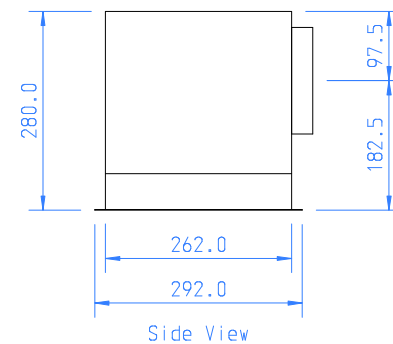

Client: Westin
Drawn by: Daniel Bradley
Title: WSW - PRIME 700 - EM - REAR - SS GA V1 20220208

Ref: WSW - PRIME 700 - EM - REAR - SS

Approved by:

Date:

Scale: 1:10 A4
Units: mm
Date: 08-02-22