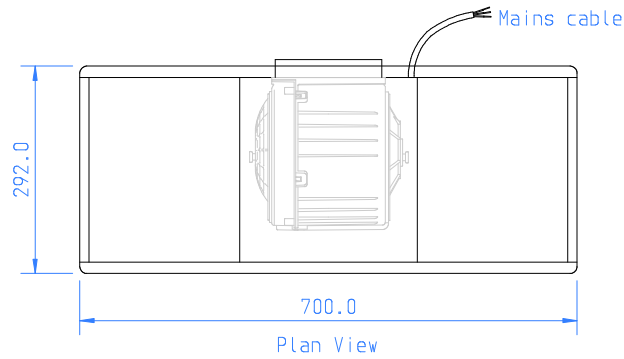

Motor: 1 x Internal Motor

Lighting: Tunable White LED

Motor & Light Controls: Tactile Pushbutton (Remote Control Compatible)

Duct: 1 x 150mm $\varnothing$ Rear Outlet

Soffit Opening - 680mm x 266mm

Soffit Thickness - 15mm Minimum upto 22mm Maximum

The extractor is fixed in place by 4 adjustable spring toggles.

Supplementary support of the unit is provided by 2 x sprung safety clips at opposite corners of the unit.