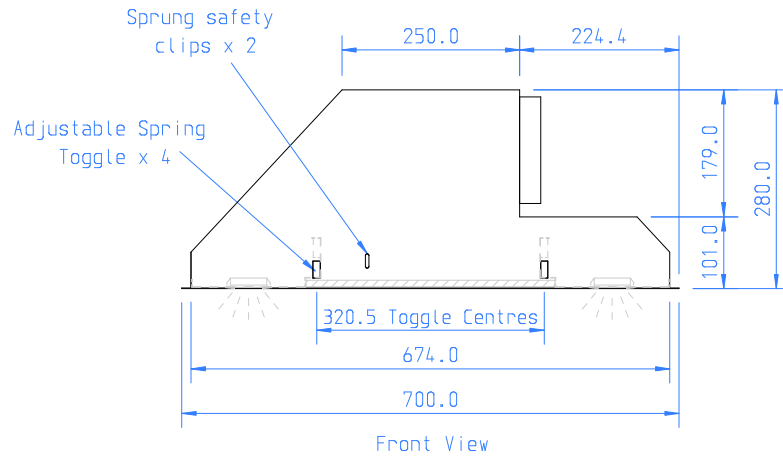

Ref: WSW - PRIME 700 - EM - REAR - SS

Approved by:

Date:

Scale: 1:10 A4
 Units: mm
 Date: 08-02-22

Motor: 1 x SEM Remote Motor - Separate Item

Lighting: Tunable White LED

Motor & Light Controls: Tactile Pushbutton (Remote Control Compatible)

Duct: 1 x 150mm \varnothing Right Outlet

Soffit Opening - 680mm x 266mm

Soffit Thickness - 15mm Minimum upto 22mm Maximum

The extractor is fixed in place by 4 adjustable spring toggles.

Supplementary support of the unit is provided by 2 x sprung safety clips at opposite corners of the unit.

Motor: 1 x SEM Remote Motor - Separate Item

Lighting: Tunable White LED

Motor & Light Controls: Tactile Pushbutton (Remote Control Compatible)

Duct: 1 x 150mm ϕ Left Outlet

Soffit Opening - 680mm x 266mm

Soffit Thickness - 15mm Minimum upto 22mm Maximum