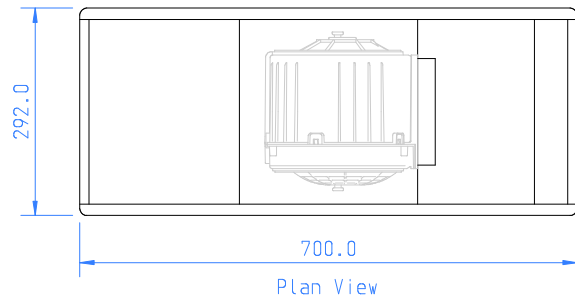

Motor: 1 x Internal Motor

Lighting: Tunable White LED

Motor & Light Controls: Tactile Pushbutton (Remote Control Compatible)

Duct: 1 x 150mm ϕ Right Outlet

Soffit Opening - 680mm x 266mm

Soffit Thickness - 15mm Minimum upto 22mm Maximum

The extractor is fixed in place by 4 adjustable spring toggles.

Supplementary support of the unit is provided by 2 x sprung safety clips at opposite corners of the unit.