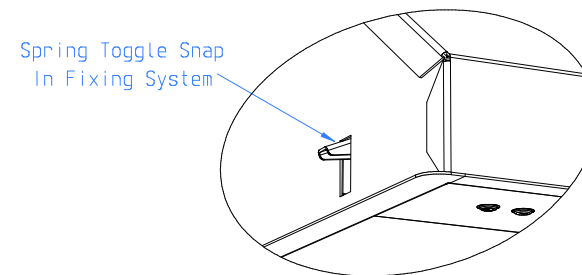

Motor & Light Controls: Tactile Pushbutton (Remote Control Compatible)

Duct: 1 x 150mm \varnothing Rear Outlet

Soffit Opening - 680mm x 266mm

Soffit Thickness - 15mm Minimum upto 22mm Maximum

The extractor is fixed in place by 4 adjustable spring toggles.

Supplementary support of the unit is provided by 2 x sprung safety clips at opposite corners of the unit.

Motor: 1 x Internal Motor

Lighting: Tunable White LED

Motor & Light Controls: Tactile Pushbutton (Remote Control Compatible)