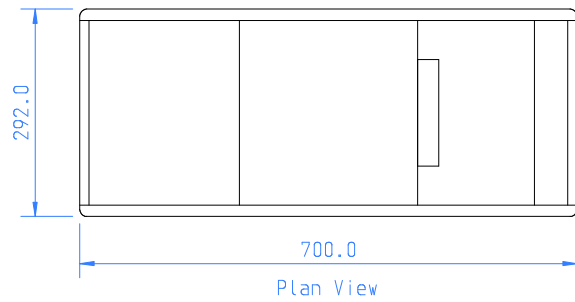

Motor: 1 x SEM Remote Motor - Separate Item

Lighting: Tunable White LED

Motor & Light Controls: Tactile Pushbutton (Remote Control Compatible)

Duct: 1 x 150mm $\varnothing$ Right Outlet

Soffit Opening - 680mm x 266mm

Soffit Thickness - 15mm Minimum upto 22mm Maximum

The extractor is fixed in place by 4 adjustable spring toggles.

Supplementary support of the unit is provided by 2 x sprung safety clips at opposite corners of the unit.