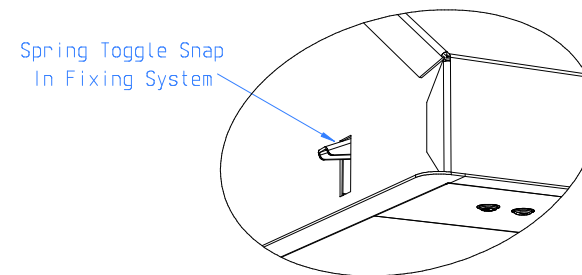

Motor: 1 x Internal Motor

Lighting: Tunable White LED

Motor & Light Controls: Tactile Pushbutton (Remote Control Compatible)

Duct: 1 x 150mm ϕ Right Outlet

Soffit Opening - 680mm x 266mm

Soffit Thickness - 15mm Minimum upto 22mm Maximum

The extractor is fixed in place by 4 adjustable spring toggles.

Supplementary support of the unit is provided by 2 x sprung safety clips at opposite corners of the unit.