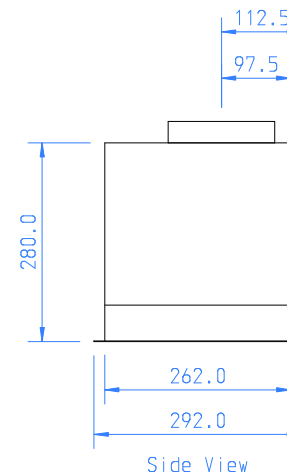

Client: Westin
Drawn by: Daniel Bradley
Title: WSW - PRIME 700 - EM - SS GA V1 20220208

Ref: WSW - PRIME 700 - EM - SS

Approved by:

Date:

Scale: 1:10 A4
Units: mm
Date: 08-02-22