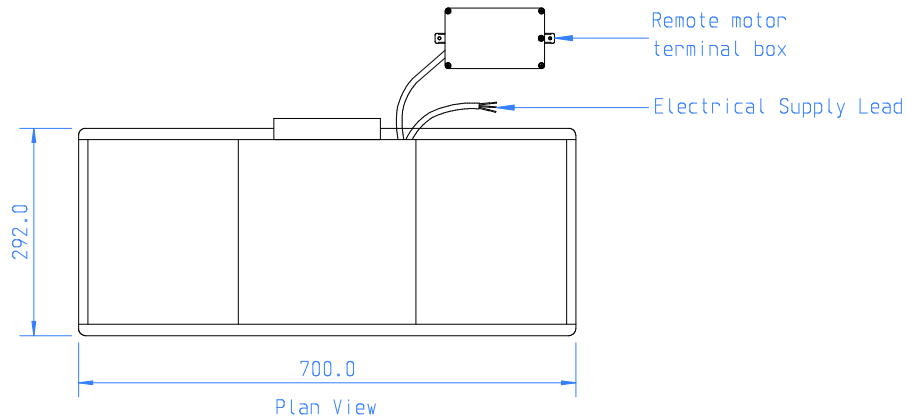

Motor: 1 x SEM Remote Motor - Separate Item
Lighting: Tunable White LED
Motor & Light Controls: Tactile Pushbutton (Remote Control Compatible)
Duct: 1 x 150mm $\varnothing$ Rear Outlet
Soffit Opening - 680mm x 266mm
Soffit Thickness - 15mm Minimum upto 22mm Maximum
The extractor is fixed in place by 4 adjustable spring toggles.

Supplementary support of the unit is provided by 2 x sprung safety clips at opposite corners of the unit.