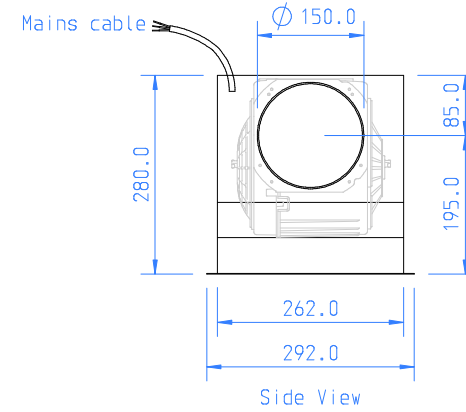

Duct: 1 x 150mm ϕ Right Outlet

Soffit Opening - 680mm x 266mm

Soffit Thickness - 15mm Minimum upto 22mm Maximum

The extractor is fixed in place by 4 adjustable spring toggles.

Supplementary support of the unit is provided by 2 x sprung safety clips at opposite corners of the unit.

Motor: 1 x Internal Motor

Lighting: Tunable White LED

Motor & Light Controls: Tactile Pushbutton (Remote Control Compatible)

Duct: 1 x 150mm ϕ Left Outlet

Soffit Opening - 680mm x 266mm

Soffit Thickness - 15mm Minimum upto 22mm Maximum

Lighting: Tunable White LED

Motor & Light Controls: Tactile Pushbutton (Remote Control Compatible)

Duct: 1 x 150mm ϕ Top Outlet

Soffit Opening - 680mm x 266mm

Soffit Thickness - 15mm Minimum upto 22mm Maximum