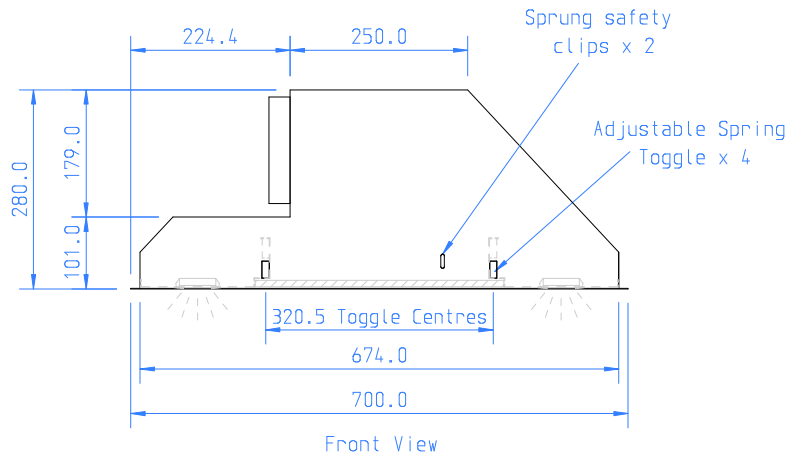

Duct: 1 x 150mm \varnothing Right Outlet

Soffit Opening - 680mm x 266mm

Soffit Thickness - 15mm Minimum upto 22mm Maximum

The extractor is fixed in place by 4 adjustable spring toggles.

Supplementary support of the unit is provided by 2 x sprung safety clips at opposite corners of the unit.

Motor: 1 x SEM Remote Motor - Separate Item

Lighting: Tunable White LED

Motor & Light Controls: Tactile Pushbutton (Remote Control Compatible)

Duct: 1 x 150mm ϕ Left Outlet

Soffit Opening - 680mm x 266mm

Soffit Thickness - 15mm Minimum upto 22mm Maximum