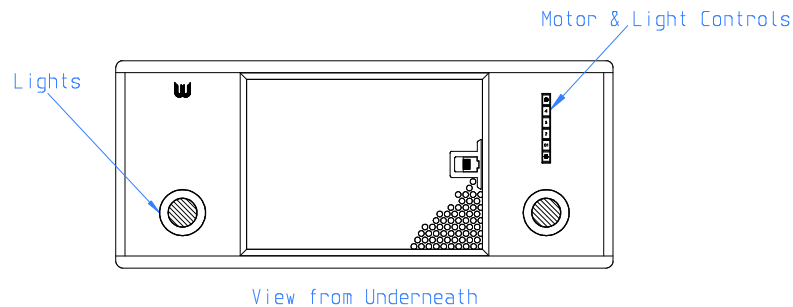

Motor: 1 x Internal Motor

Lighting: Tunable White LED

Motor & Light Controls: Tactile Pushbutton (Remote Control Compatible)

Duct: 1 x 150mm ϕ Right Outlet

Soffit Opening - 680mm x 266mm

Soffit Thickness - 15mm Minimum upto 22mm Maximum

The extractor is fixed in place by 4 adjustable spring toggles.

Supplementary support of the unit is provided by 2 x sprung safety clips at opposite corners of the unit.