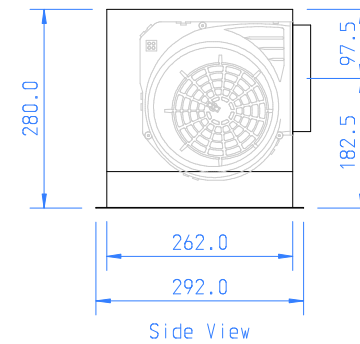

Motor: 1 x Internal Motor

Lighting: Tunable White LED

Motor & Light Controls: Tactile Pushbutton (Remote Control Compatible)

Duct: 1 x 150mm $\varnothing$ Rear Outlet

Soffit Opening - 680mm x 266mm

Soffit Thickness - 15mm Minimum upto 22mm Maximum

The extractor is fixed in place by 4 adjustable spring toggles.

Supplementary support of the unit is provided by 2 x sprung safety clips at opposite corners of the unit.