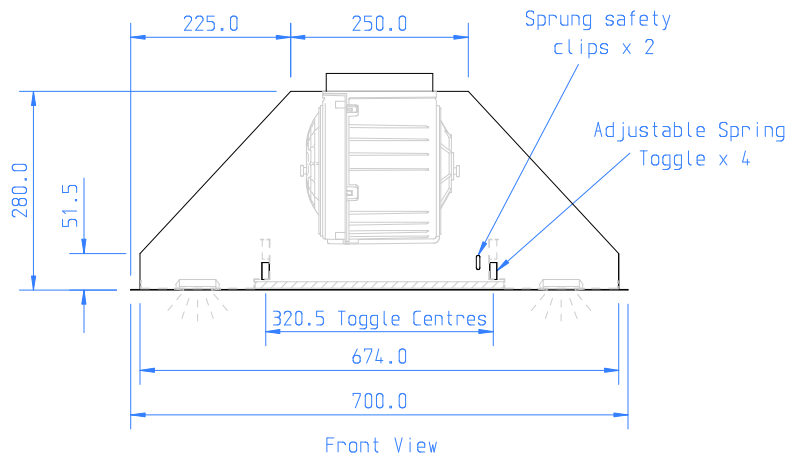

Motor: 1 x Internal Motor

Lighting: Tunable White LED

Motor & Light Controls: Tactile Pushbutton (Remote Control Compatible)

Duct: 1 x 150mm \varnothing Top Outlet

Soffit Opening - 680mm x 266mm

Soffit Thickness - 15mm Minimum upto 22mm Maximum

The extractor is fixed in place by 4 adjustable spring toggles.

Supplementary support of the unit is provided by 2 x sprung safety clips at opposite corners of the unit.

Motor: 1 x Internal Motor

Lighting: Tunable White LED

Motor & Light Controls: Tactile Pushbutton (Remote Control Compatible)

Duct: 1 x 150mm \varnothing Rear Outlet

Soffit Opening - 680mm x 266mm

Soffit Thickness - 15mm Minimum upto 22mm Maximum

The extractor is fixed in place by 4 adjustable spring toggles.

Duct: 1 x 150mm ϕ Right Outlet

Soffit Opening - 680mm x 266mm

Soffit Thickness - 15mm Minimum upto 22mm Maximum

The extractor is fixed in place by 4 adjustable spring toggles.

Supplementary support of the unit is provided by 2 x sprung safety clips at opposite corners of the unit.