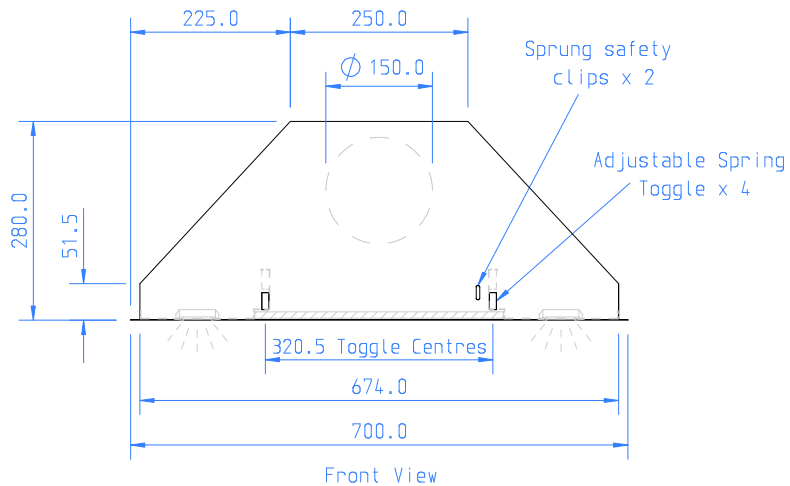

Client: Westin
Drawn by: Daniel Bradley
Title: WSW - PRIME 700 - EM - REAR - SS GA V1 20220208

Ref: WSW - PRIME 700 - EM - REAR - SS

Approved by:

Date:

Scale: 1:10 A4
Units: mm
Date: 08-02-22