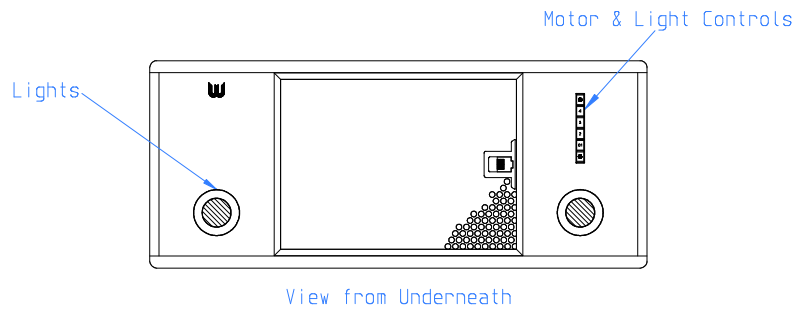

The extractor is fixed in place by 4 adjustable spring toggles.

Supplementary support of the unit is provided by 2 x sprung safety clips at opposite corners of the unit.

Motor: 1 x Internal Motor

Lighting: Tunable White LED

Motor & Light Controls: Tactile Pushbutton (Remote Control Compatible)

Duct: 1 x 150mm \varnothing Rear Outlet

Soffit Opening - 680mm x 266mm

Soffit Thickness - 15mm Minimum upto 22mm Maximum

The extractor is fixed in place by 4 adjustable spring toggles.

Supplementary support of the unit is provided by 2 x sprung safety clips at opposite corners of the unit.

Motor: 1 x Internal Motor

Lighting: Tunable White LED

Motor & Light Controls: Tactile Pushbutton (Remote Control Compatible)