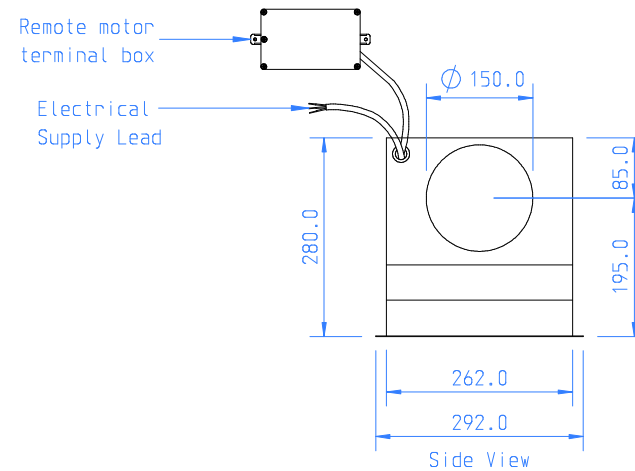

Ref: WSW - PRIME 700 - EM - REAR - SS

Approved by:

Date:

Scale: 1:10 A4
 Units: mm
 Date: 08-02-22

Motor: 1 x SEM Remote Motor - Separate Item

Lighting: Tunable White LED

Motor & Light Controls: Tactile Pushbutton (Remote Control Compatible)

Duct: 1 x 150mm \varnothing Right Outlet

Soffit Opening - 680mm x 266mm

Soffit Thickness - 15mm Minimum upto 22mm Maximum

The extractor is fixed in place by 4 adjustable spring toggles.

Supplementary support of the unit is provided by 2 x sprung safety clips at opposite corners of the unit.

Motor: 1 x SEM Remote Motor - Separate Item

Lighting: Tunable White LED

Motor & Light Controls: Tactile Pushbutton (Remote Control Compatible)

Duct: 1 x 150mm ϕ Left Outlet

Soffit Opening - 680mm x 266mm

Soffit Thickness - 15mm Minimum upto 22mm Maximum