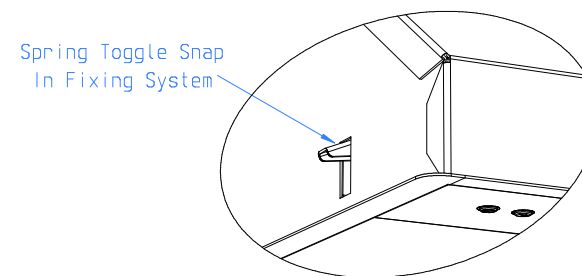

Lighting: Tunable White LED

Motor & Light Controls: Tactile Pushbutton (Remote Control Compatible)

Duct: 1 x 150mm ϕ Top Outlet

Soffit Opening - 680mm x 266mm

Soffit Thickness - 15mm Minimum upto 22mm Maximum

The extractor is fixed in place by 4 adjustable spring toggles.

Supplementary support of the unit is provided by 2 x sprung safety clips at opposite corners of the unit.

Client: Westin
 Drawn by: Daniel Bradley
 Title: WSW - PRIME 700 - EM - SS GA V1 20220208