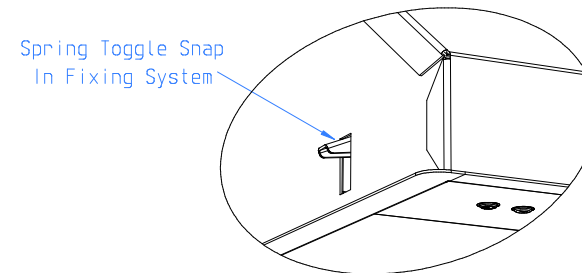

Duct: 1 x 150mm ϕ Right Outlet

Soffit Opening - 680mm x 266mm

Soffit Thickness - 15mm Minimum upto 22mm Maximum

The extractor is fixed in place by 4 adjustable spring toggles.

Supplementary support of the unit is provided by 2 x sprung safety clips at opposite corners of the unit.

Motor: 1 x Internal Motor

Lighting: Tunable White LED

Motor & Light Controls: Tactile Pushbutton (Remote Control Compatible)

Duct: 1 x 150mm ϕ Left Outlet

Soffit Opening - 680mm x 266mm

Soffit Thickness - 15mm Minimum upto 22mm Maximum