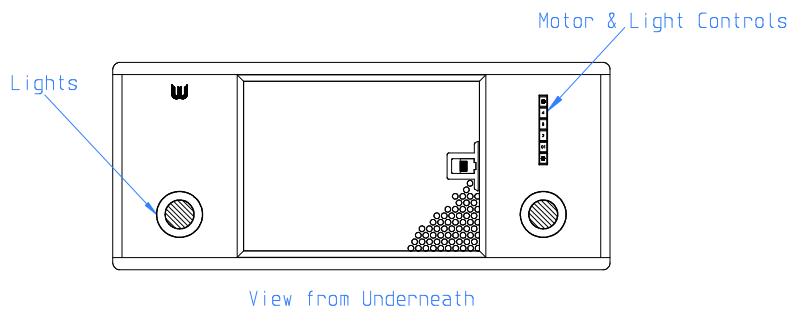

Ref: WSW - PRIME 700 - EM - REAR - SS

Approved by:

Date:

Scale: 1:10 A4
 Units: mm
 Date: 08-02-22

Motor: 1 x SEM Remote Motor - Separate Item

Lighting: Tunable White LED

Motor & Light Controls: Tactile Pushbutton (Remote Control Compatible)

Duct: 1 x 150mm \varnothing Right Outlet

Soffit Opening - 680mm x 266mm

Soffit Thickness - 15mm Minimum upto 22mm Maximum

The extractor is fixed in place by 4 adjustable spring toggles.

Supplementary support of the unit is provided by 2 x sprung safety clips at opposite corners of the unit.

Motor: 1 x SEM Remote Motor - Separate Item

Lighting: Tunable White LED

Motor & Light Controls: Tactile Pushbutton (Remote Control Compatible)

Duct: 1 x 150mm ϕ Left Outlet

Soffit Opening - 680mm x 266mm

Soffit Thickness - 15mm Minimum upto 22mm Maximum