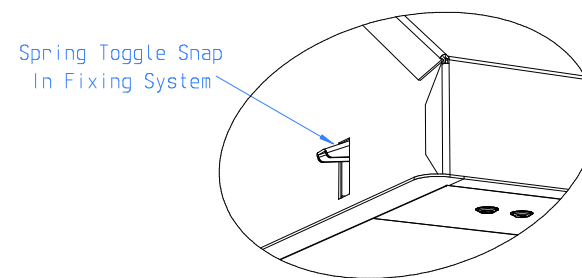

Client: Westin
Drawn by: Daniel Bradley
Title: WSW - PRIME 700 - EM - REAR - SS GA V1 20220208

Ref: WSW - PRIME 700 - EM - REAR - SS

Approved by:

Date:

Scale: 1:10 A4
Units: mm
Date: 08-02-22