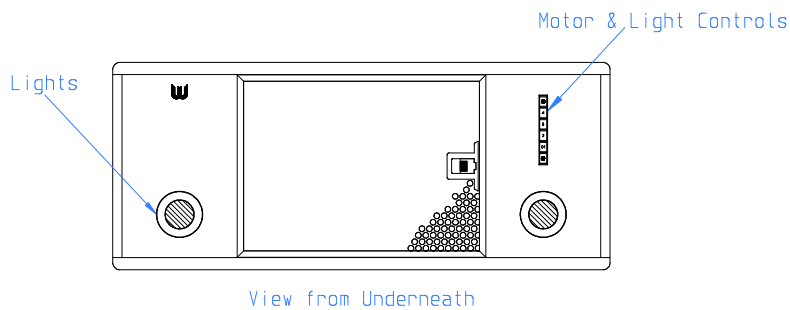

Ref: WSW - PRIME 700 - EM - REAR - SS

Approved by:

Date:

Scale: 1:10 A4
 Units: mm
 Date: 08-02-22

Motor: 1 x SEM Remote Motor - Separate Item

Lighting: Tunable White LED

Motor & Light Controls: Tactile Pushbutton (Remote Control Compatible)

Motor: 1 x SEM Remote Motor - Separate Item

Lighting: Tunable White LED

Motor & Light Controls: Tactile Pushbutton (Remote Control Compatible)

Duct: 1 x 150mm ϕ Left Outlet

Soffit Opening - 680mm x 266mm

Soffit Thickness - 15mm Minimum upto 22mm Maximum