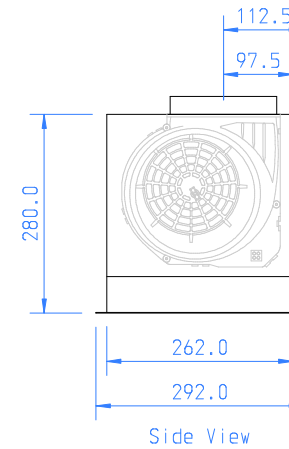

Motor: 1 x Internal Motor

Lighting: Tunable White LED

Motor & Light Controls: Tactile Pushbutton (Remote Control Compatible)

Duct: 1 x 150mm $\varnothing$ Top Outlet

Soffit Opening - 680mm x 266mm

Soffit Thickness - 15mm Minimum upto 22mm Maximum

The extractor is fixed in place by 4 adjustable spring toggles.

Supplementary support of the unit is provided by 2 x sprung safety clips at opposite corners of the unit.