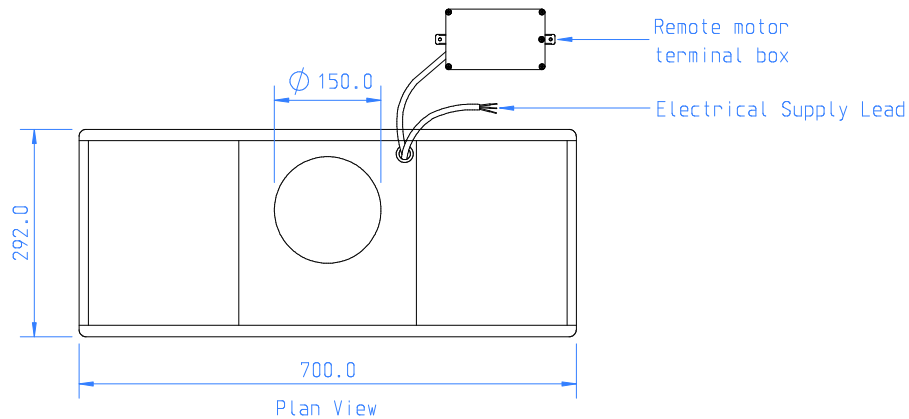

Motor: 1 x Internal Motor

Lighting: Tunable White LED

Motor & Light Controls: Tactile Pushbutton (Remote Control Compatible)

Duct: 1 x 150mm ϕ Left Outlet

Soffit Opening - 680mm x 266mm

Soffit Thickness - 15mm Minimum upto 22mm Maximum

The extractor is fixed in place by 4 adjustable spring toggles.

Supplementary support of the unit is provided by 2 x sprung safety clips at opposite corners of the unit.

Motor: 1 x SEM Remote Motor - Separate Item