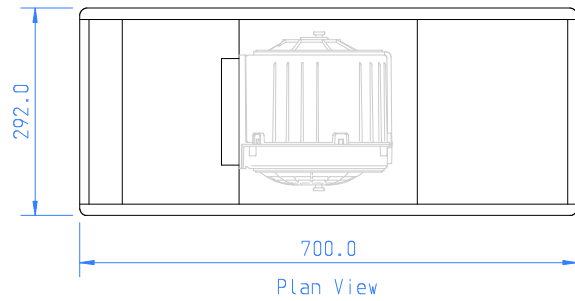

Duct: 1 x 150mm ϕ Right Outlet

Soffit Opening - 680mm x 266mm

Soffit Thickness - 15mm Minimum upto 22mm Maximum

The extractor is fixed in place by 4 adjustable spring toggles.

Supplementary support of the unit is provided by 2 x sprung safety clips at opposite corners of the unit.