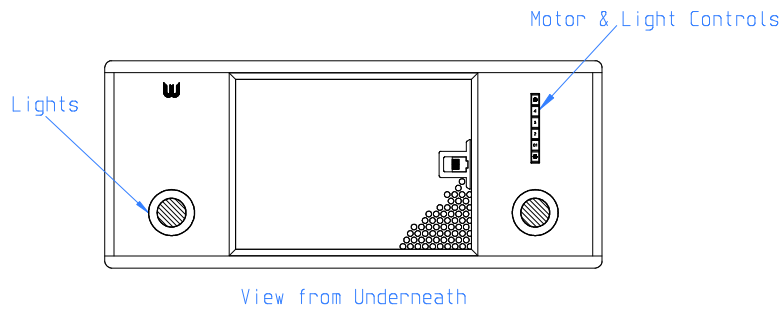

Motor: 1 x Internal Motor

Lighting: Tunable White LED

Motor & Light Controls: Tactile Pushbutton (Remote Control Compatible)

Duct: 1 x 150mm \varnothing Top Outlet

Soffit Opening - 680mm x 266mm

Soffit Thickness - 15mm Minimum upto 22mm Maximum

The extractor is fixed in place by 4 adjustable spring toggles.

Supplementary support of the unit is provided by 2 x sprung safety clips at opposite corners of the unit.

Motor: 1 x Internal Motor

Lighting: Tunable White LED

Supplementary support of the unit is provided by 2 x sprung safety clips at opposite corners of the unit.

Motor: 1 x Internal Motor

Lighting: Tunable White LED

Motor & Light Controls: Tactile Pushbutton (Remote Control Compatible)