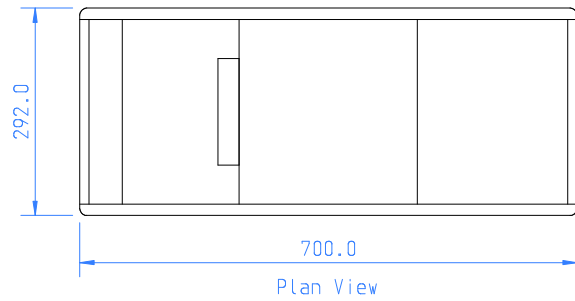

Duct: 1 x 150mm \varnothing Right Outlet

Soffit Opening - 680mm x 266mm

Soffit Thickness - 15mm Minimum upto 22mm Maximum

The extractor is fixed in place by 4 adjustable spring toggles.

Supplementary support of the unit is provided by 2 x sprung safety clips at opposite corners of the unit.