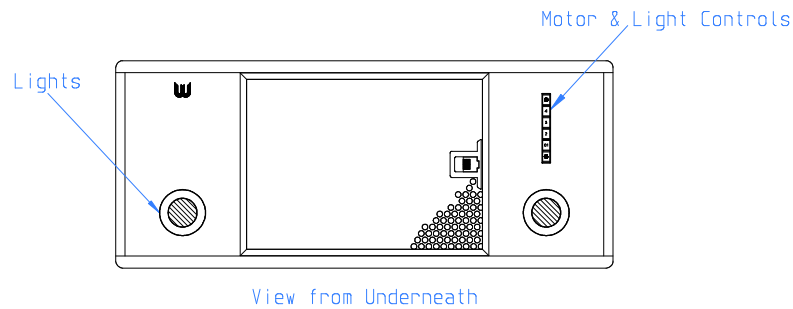

Supplementary support of the unit is provided by 2 x sprung safety clips at opposite corners of the unit.

Motor: 1 x Internal Motor

Lighting: Tunable White LED

Motor & Light Controls: Tactile Pushbutton (Remote Control Compatible)

Duct: 1 x 150mm ϕ Right Outlet

Soffit Opening - 680mm x 266mm

Soffit Thickness - 15mm Minimum upto 22mm Maximum

The extractor is fixed in place by 4 adjustable spring toggles.

Supplementary support of the unit is provided by 2 x sprung safety clips at opposite corners of the unit.

Motor: 1 x Internal Motor

Lighting: Tunable White LED

Motor & Light Controls: Tactile Pushbutton (Remote Control Compatible)

Duct: 1 x 150mm ϕ Left Outlet

Soffit Opening - 680mm x 266mm

Soffit Thickness - 15mm Minimum upto 22mm Maximum

The extractor is fixed in place by 4 adjustable spring toggles.

Supplementary support of the unit is provided by 2 x sprung safety clips at opposite corners of the unit.

Motor: 1 x SEM Remote Motor - Separate Item