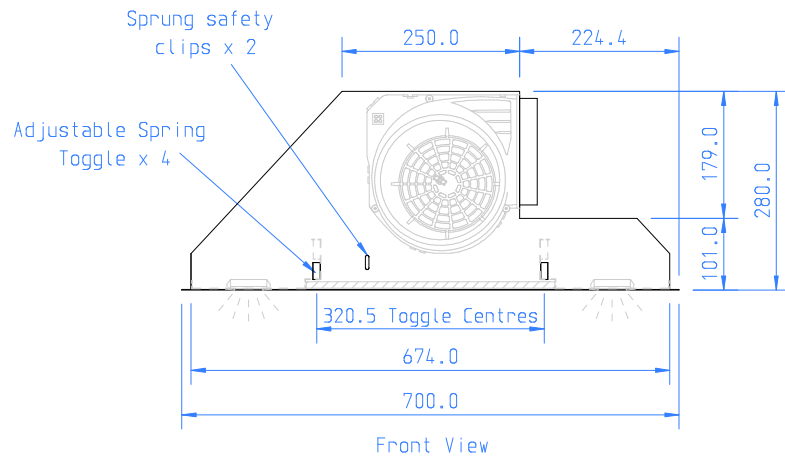

Supplementary support of the unit is provided by 2 x sprung safety clips at opposite corners of the unit.

Motor: 1 x Internal Motor

Lighting: Tunable White LED

Motor & Light Controls: Tactile Pushbutton (Remote Control Compatible)

Duct: 1 x 150mm ϕ Right Outlet

Soffit Opening - 680mm x 266mm

Soffit Thickness - 15mm Minimum upto 22mm Maximum

The extractor is fixed in place by 4 adjustable spring toggles.

Supplementary support of the unit is provided by 2 x sprung safety clips at opposite corners of the unit.

Motor: 1 x Internal Motor

Lighting: Tunable White LED

Motor & Light Controls: Tactile Pushbutton (Remote Control Compatible)

Duct: 1 x 150mm ϕ Left Outlet

Soffit Opening - 680mm x 266mm

Soffit Thickness - 15mm Minimum upto 22mm Maximum