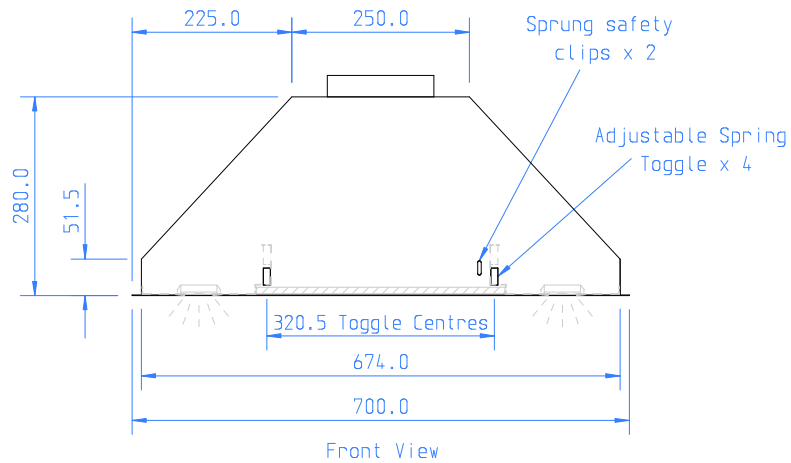

Client: Westin
Drawn by: Daniel Bradley
Title: WSW - PRIME 700 - EM - SS GA V1 20220208

Ref: WSW - PRIME 700 - EM - SS

Approved by:

Date:

Scale: 1:10 A4
Units: mm
Date: 08-02-22