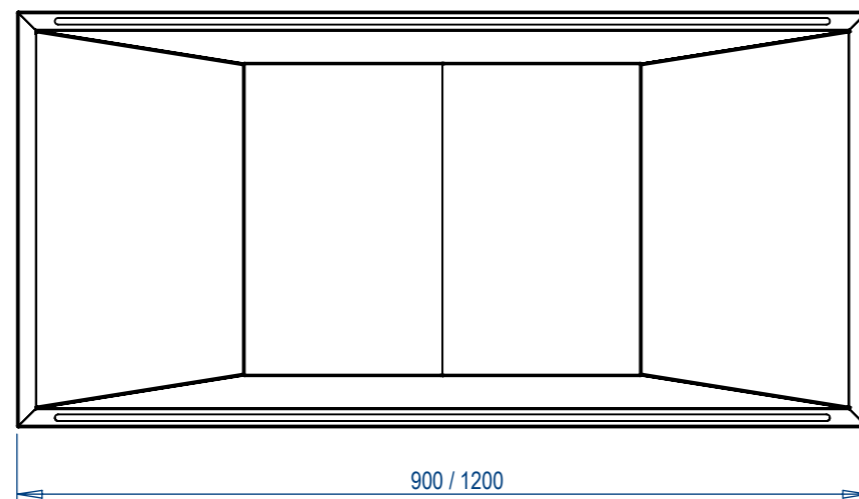

Plan View

Front View Showing External Motor Terminal Box

Right Side View

Left Side View

View From Undemeath

Motor	1 x External Motor
Motor Control	Radio Remote Control
Duct	1 x 150mm $\phi$ Duct
Duct Position	Left, Right, Top (Please Specify when Ordering)
Cutout Size (900mm wide)	870mm x 410mm
Cutout Size (1200mm wide)	1170mm x 410mm
Colour Availability	White / Stainless Steel

Motor	1 x External Motor
Lighting	2 x Variable Warmth (2700K-6000K) Dimmable LED Strip lights
Motor & Light Control	Radio Remote Control
Duct	1 x 150mm $\phi$ Duct
Duct Position	Left, Right, Top (Please Specify when Ordering)
Cutout Size (900)	870mm x 410mm

Plan View

Left Side View

Front View Showing External Motor Terminal Box

Right Side View

View From Undemeath