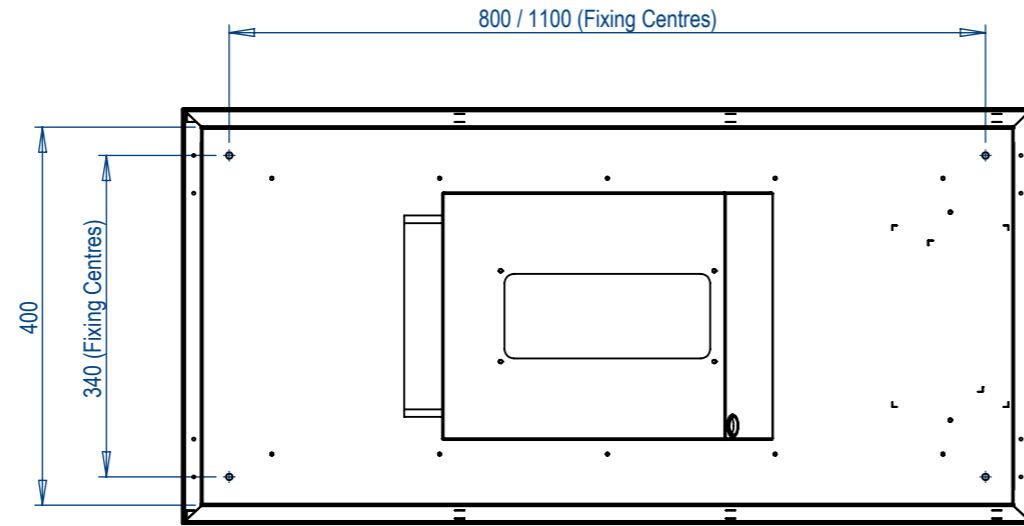

Plan View

Front View Showing External Motor Terminal Box

Right Side View

Left Side View

View From Undemeath

Motor	1 x External Motor
Motor Control	Radio Remote Control
Duct	1 x 150mm $\phi$ Duct
Duct Position	Left, Right, Top (Please Specify when Ordering)
Cutout Size (900mm wide)	870mm x 410mm
Cutout Size (1200mm wide)	1170mm x 410mm
Colour Availability	White / Stainless Steel

Motor	1 x External Motor
Lighting	2 x Variable Warmth (2700K-6000K) Dimmable LED Strip lights
Motor & Light Control	Radio Remote Control
Duct	1 x 150mm $\phi$ Duct
Duct Position	Left, Right, Top (Please Specify when Ordering)
Cutout Size (900)	870mm x 410mm

Plan View

Left Side View

Front View Showing External Motor Terminal Box

Right Side View

View From Undemeath