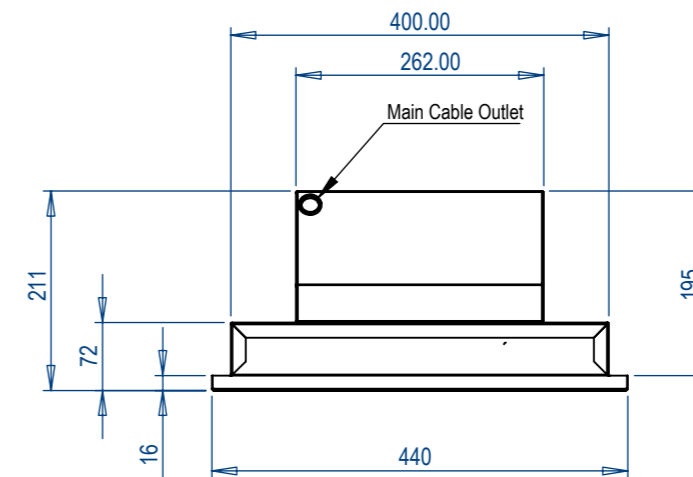

Plan View

Front View Showing External Motor Terminal Box

Right Side View

Left Side View

View From Undemeath

Motor	1 x External Motor
Motor Control	Radio Remote Control
Duct	1 x 150mm $\phi$ Duct
Duct Position	Left, Right, Top (Please Specify when Ordering)
Cutout Size (900mm wide)	870mm x 410mm
Cutout Size (1200mm wide)	1170mm x 410mm
Colour Availability	White / Stainless Steel

Motor	1 x External Motor
Lighting	2 x Variable Warmth (2700K-6000K) Dimmable LED Strip lights
Motor & Light Control	Radio Remote Control
Duct	1 x 150mm $\phi$ Duct
Duct Position	Left, Right, Top (Please Specify when Ordering)
Cutout Size (900)	870mm x 410mm

Plan View

Left Side View

Front View Showing External Motor Terminal Box

Right Side View

View From Undemeath