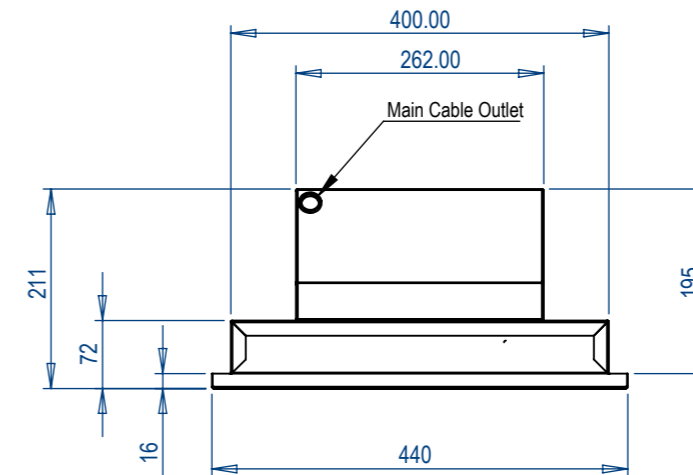

Plan View

Front View Showing External Motor Terminal Box

Right Side View

Left Side View

View From Undemeath

Motor	1 x External Motor
Motor Control	Radio Remote Control
Duct	1 x 150mm $\phi$ Duct
Duct Position	Left, Right, Top (Please Specify when Ordering)
Cutout Size (900mm wide)	870mm x 410mm
Cutout Size (1200mm wide)	1170mm x 410mm
Colour Availability	White / Stainless Steel

Motor	1 x External Motor
Lighting	2 x Variable Warmth (2700K-6000K) Dimmable LED Strip lights
Motor & Light Control	Radio Remote Control
Duct	1 x 150mm $\phi$ Duct
Duct Position	Left, Right, Top (Please Specify when Ordering)
Cutout Size (900)	870mm x 410mm

Plan View

Left Side View

Front View Showing External Motor Terminal Box

Right Side View

View From Undemeath