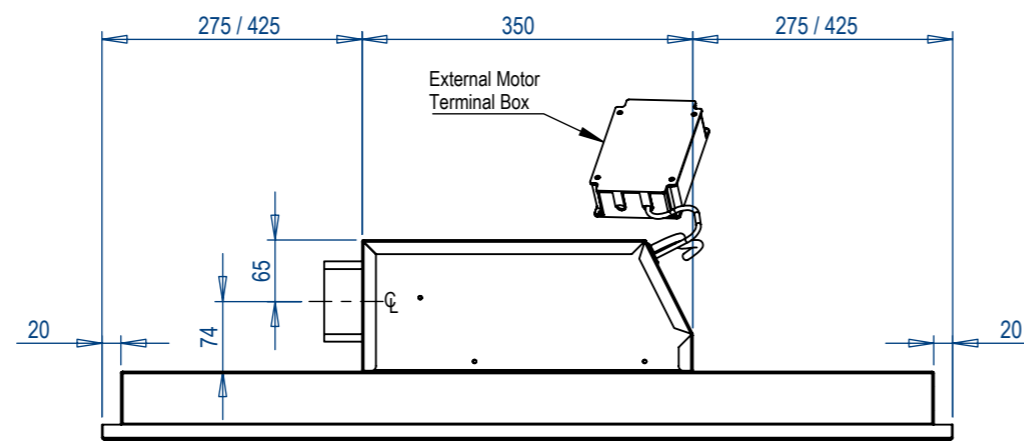

Plan View

Front View Showing External Motor Terminal Box

Right Side View

Left Side View

View From Undemeath

Motor	1 x External Motor
Motor Control	Radio Remote Control
Duct	1 x 150mm $\phi$ Duct
Duct Position	Left, Right, Top (Please Specify when Ordering)
Cutout Size (900mm wide)	870mm x 410mm
Cutout Size (1200mm wide)	1170mm x 410mm
Colour Availability	White / Stainless Steel

Motor	1 x External Motor
Lighting	2 x Variable Warmth (2700K-6000K) Dimmable LED Strip lights
Motor & Light Control	Radio Remote Control
Duct	1 x 150mm $\phi$ Duct
Duct Position	Left, Right, Top (Please Specify when Ordering)
Cutout Size (900)	870mm x 410mm

Plan View

Left Side View

Front View Showing External Motor Terminal Box

Right Side View

View From Undemeath