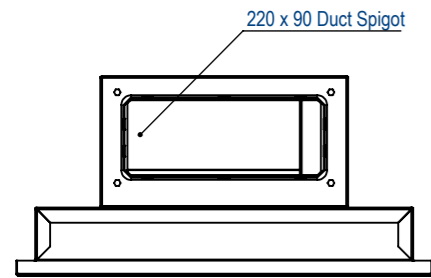

Plan View

Front View Showing External Motor Terminal Box

Right Side View

Left Side View

View From Undemeath

Motor	1 x External Motor
Motor Control	Radio Remote Control
Duct	1 x 150mm $\phi$ Duct
Duct Position	Left, Right, Top (Please Specify when Ordering)
Cutout Size (900mm wide)	870mm x 410mm
Cutout Size (1200mm wide)	1170mm x 410mm
Colour Availability	White / Stainless Steel

Motor	1 x External Motor
Lighting	2 x Variable Warmth (2700K-6000K) Dimmable LED Strip lights
Motor & Light Control	Radio Remote Control
Duct	1 x 150mm $\phi$ Duct
Duct Position	Left, Right, Top (Please Specify when Ordering)
Cutout Size (900)	870mm x 410mm

Plan View

Left Side View

Front View Showing External Motor Terminal Box

Right Side View

View From Undemeath