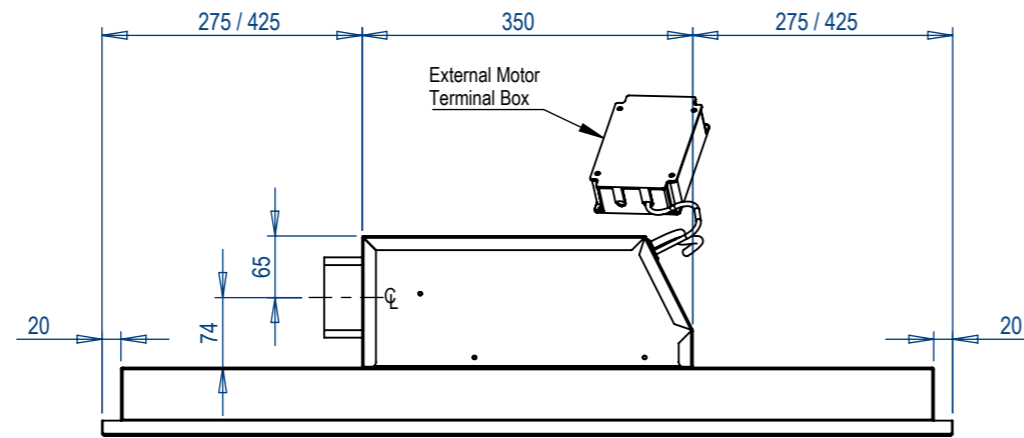

Plan View

Front View Showing External Motor Terminal Box

Right Side View

Left Side View

View From Undemeath

Motor	1 x External Motor
Motor Control	Radio Remote Control
Duct	1 x 150mm $\phi$ Duct
Duct Position	Left, Right, Top (Please Specify when Ordering)
Cutout Size (900mm wide)	870mm x 410mm
Cutout Size (1200mm wide)	1170mm x 410mm
Colour Availability	White / Stainless Steel

Motor	1 x External Motor
Lighting	2 x Variable Warmth (2700K-6000K) Dimmable LED Strip lights
Motor & Light Control	Radio Remote Control
Duct	1 x 150mm $\phi$ Duct
Duct Position	Left, Right, Top (Please Specify when Ordering)
Cutout Size (900)	870mm x 410mm

Plan View

Left Side View

Front View Showing External Motor Terminal Box

Right Side View

View From Undemeath