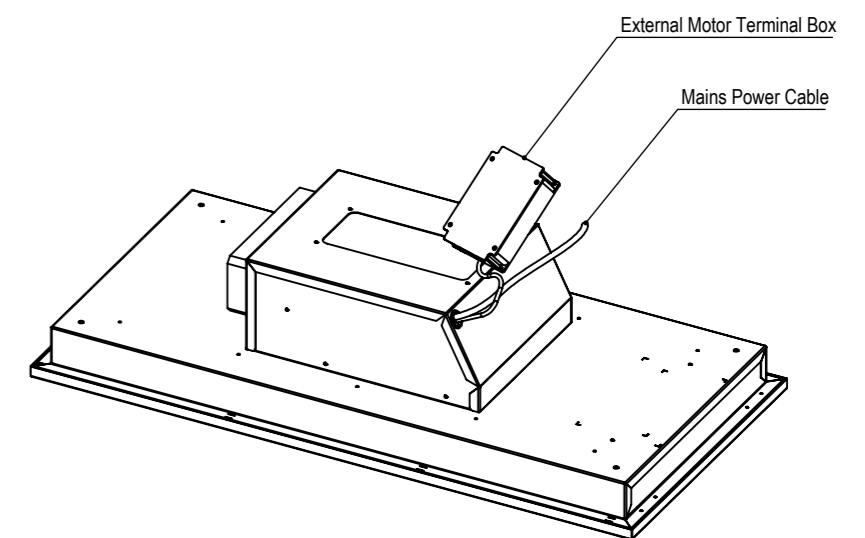

Plan View

Front View Showing External Motor Terminal Box

Right Side View

Left Side View

View From Undemeath

Motor	1 x External Motor
Motor Control	Radio Remote Control
Duct	1 x 150mm $\phi$ Duct
Duct Position	Left, Right, Top (Please Specify when Ordering)
Cutout Size (900mm wide)	870mm x 410mm
Cutout Size (1200mm wide)	1170mm x 410mm
Colour Availability	White / Stainless Steel

Motor	1 x External Motor
Lighting	2 x Variable Warmth (2700K-6000K) Dimmable LED Strip lights
Motor & Light Control	Radio Remote Control
Duct	1 x 150mm $\phi$ Duct
Duct Position	Left, Right, Top (Please Specify when Ordering)
Cutout Size (900)	870mm x 410mm

Plan View

Left Side View

Front View Showing External Motor Terminal Box

Right Side View

View From Undemeath