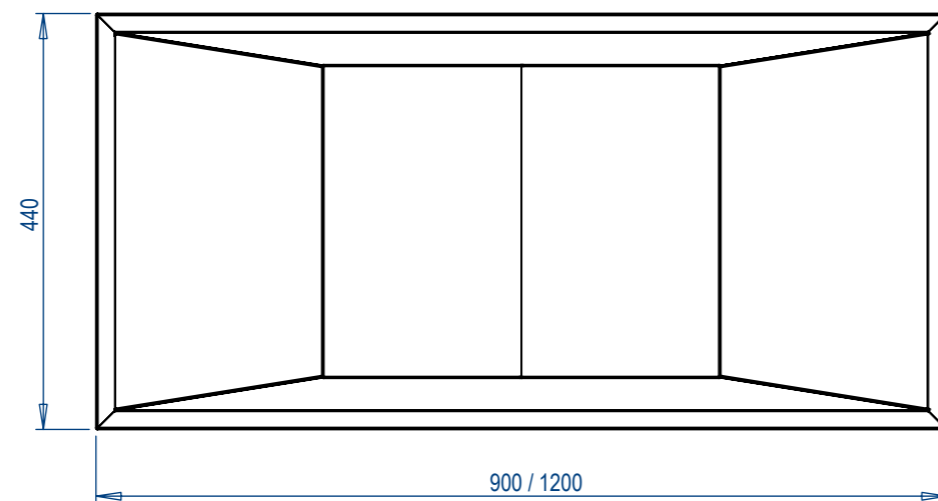

Plan View

Front View Showing External Motor Terminal Box

Right Side View

Left Side View

View From Undemeath

Motor	1 x External Motor
Motor Control	Radio Remote Control
Duct	1 x 150mm $\phi$ Duct
Duct Position	Left, Right, Top (Please Specify when Ordering)
Cutout Size (900mm wide)	870mm x 410mm
Cutout Size (1200mm wide)	1170mm x 410mm
Colour Availability	White / Stainless Steel

Motor	1 x External Motor
Lighting	2 x Variable Warmth (2700K-6000K) Dimmable LED Strip lights
Motor & Light Control	Radio Remote Control
Duct	1 x 150mm $\phi$ Duct
Duct Position	Left, Right, Top (Please Specify when Ordering)
Cutout Size (900)	870mm x 410mm

Plan View

Left Side View

Front View Showing External Motor Terminal Box

Right Side View

View From Undemeath