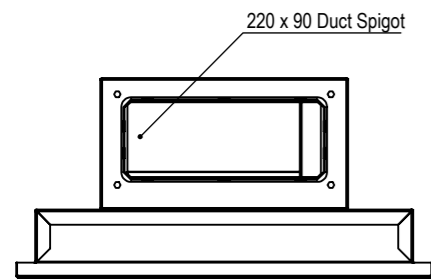

Plan View

Front View Showing External Motor Terminal Box

Right Side View

Left Side View

View From Undemeath

Motor	1 x External Motor
Motor Control	Radio Remote Control
Duct	1 x 150mm $\phi$ Duct
Duct Position	Left, Right, Top (Please Specify when Ordering)
Cutout Size (900mm wide)	870mm x 410mm
Cutout Size (1200mm wide)	1170mm x 410mm
Colour Availability	White / Stainless Steel

Motor	1 x External Motor
Lighting	2 x Variable Warmth (2700K-6000K) Dimmable LED Strip lights
Motor & Light Control	Radio Remote Control
Duct	1 x 150mm $\phi$ Duct
Duct Position	Left, Right, Top (Please Specify when Ordering)
Cutout Size (900)	870mm x 410mm

Plan View

Left Side View

Front View Showing External Motor Terminal Box

Right Side View

View From Undemeath