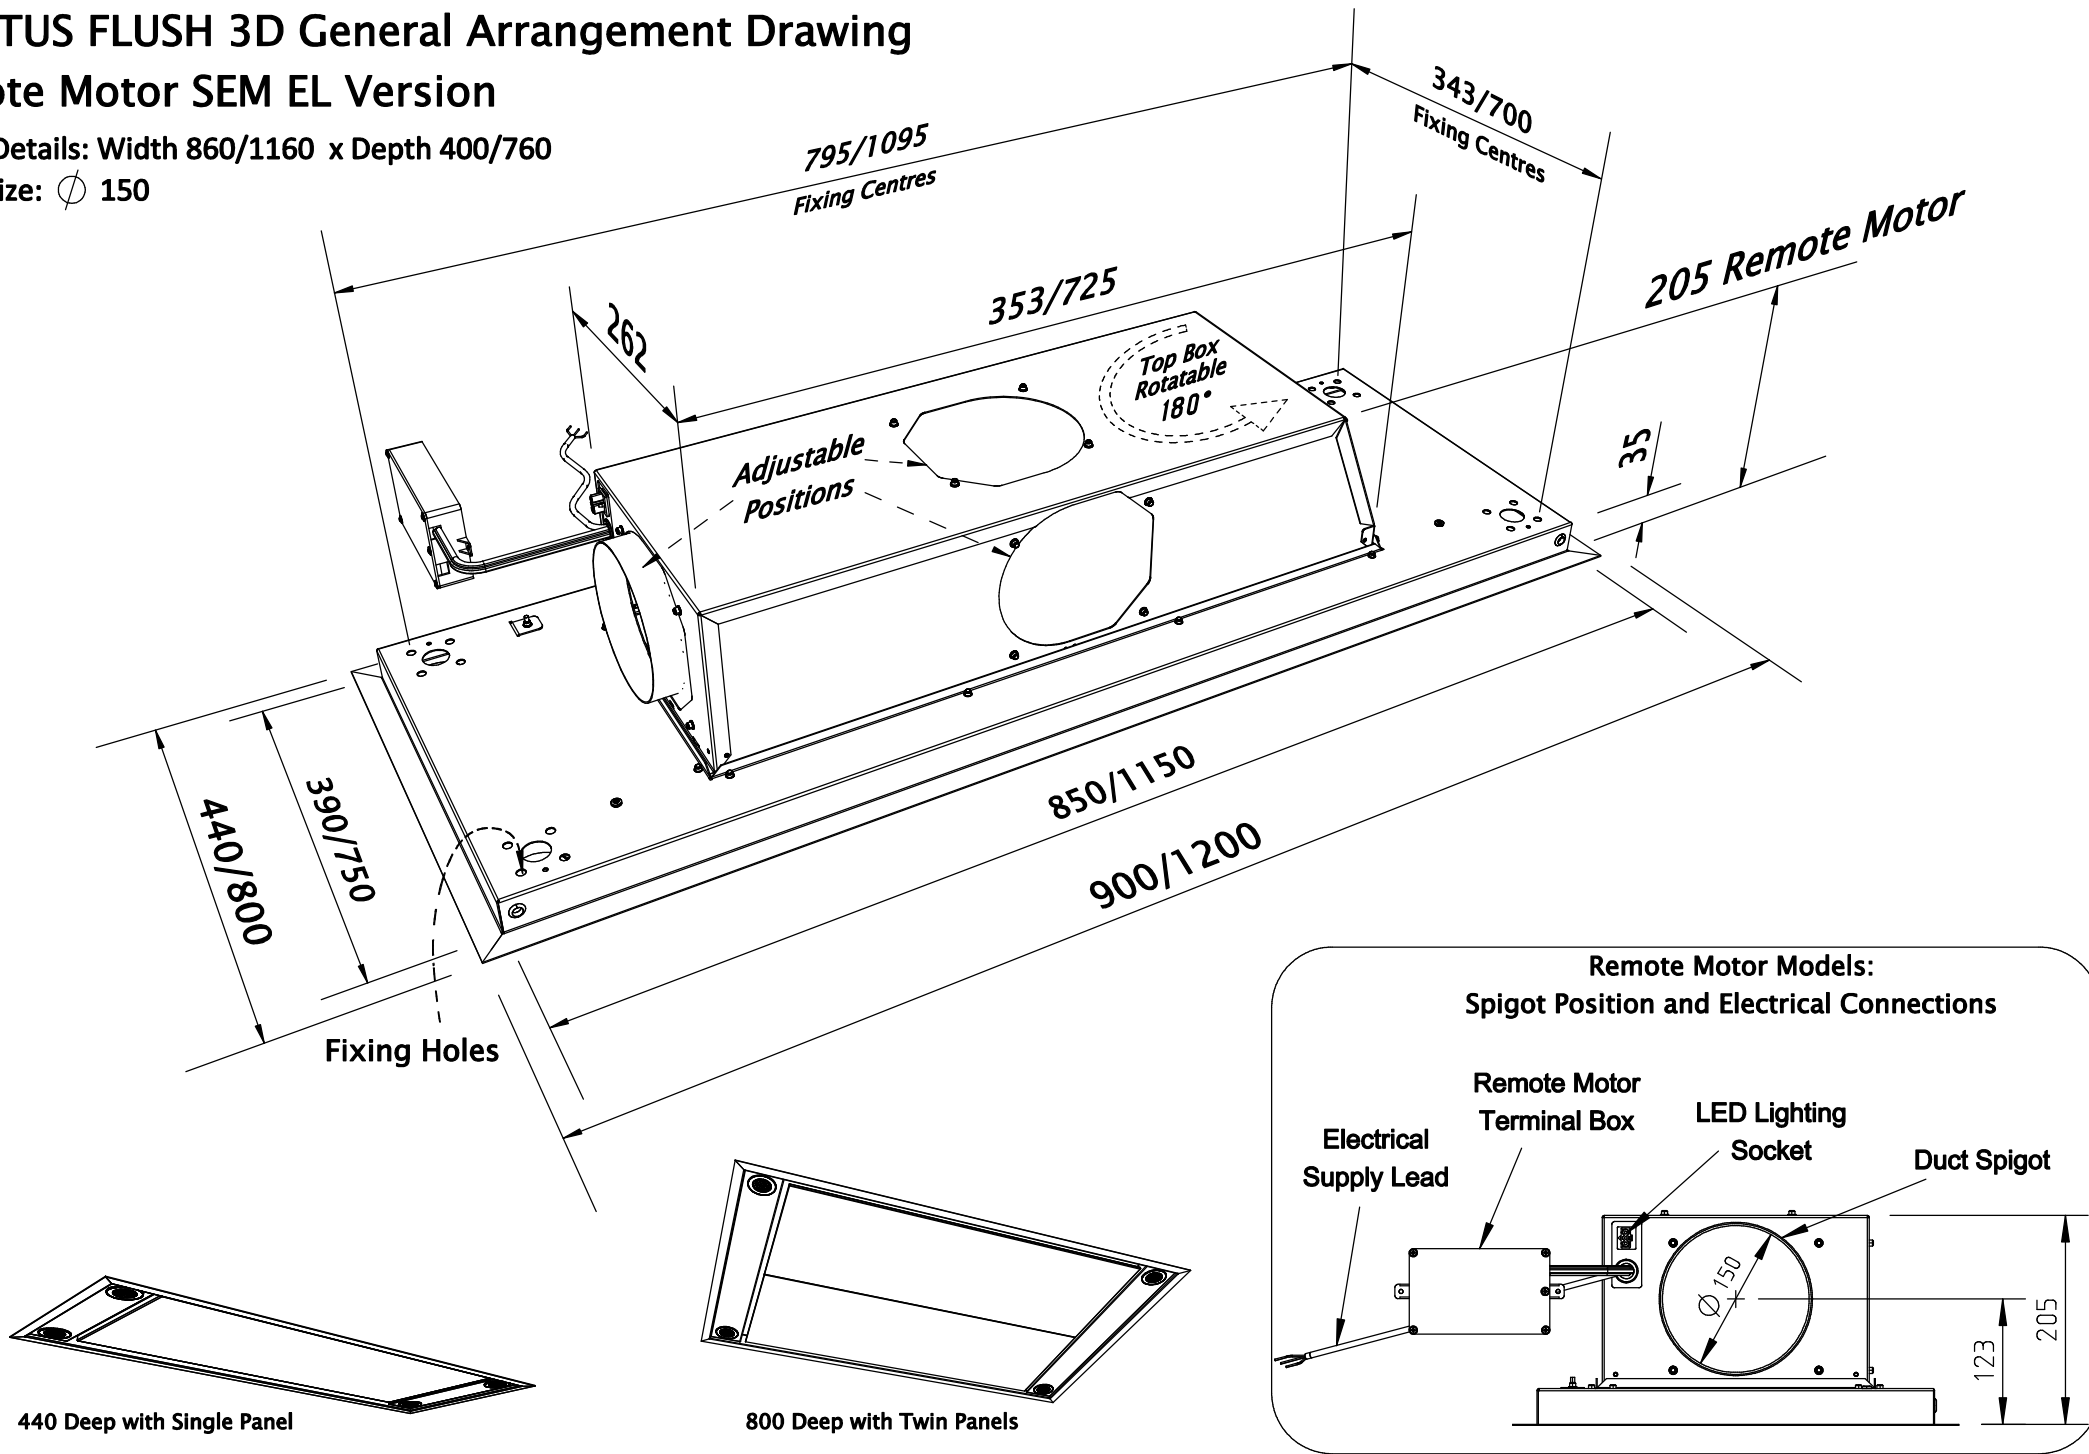

STRATUS FLUSH 3D General Arrangement Drawing

Remote Motor SEM EL Version

Cutout Details: Width 860/1160 x Depth 400/760

Spigot Size: \varnothing 150

Client: Westin
 Drawn by: Mike Sharpe
 Title: WSW - STRATUS FLUSH - EM 3D GA V1 20160525

Approved by: _____
 Date: _____

Scale: 1:10 A4
 Units: mm
 Date: 25-05-16