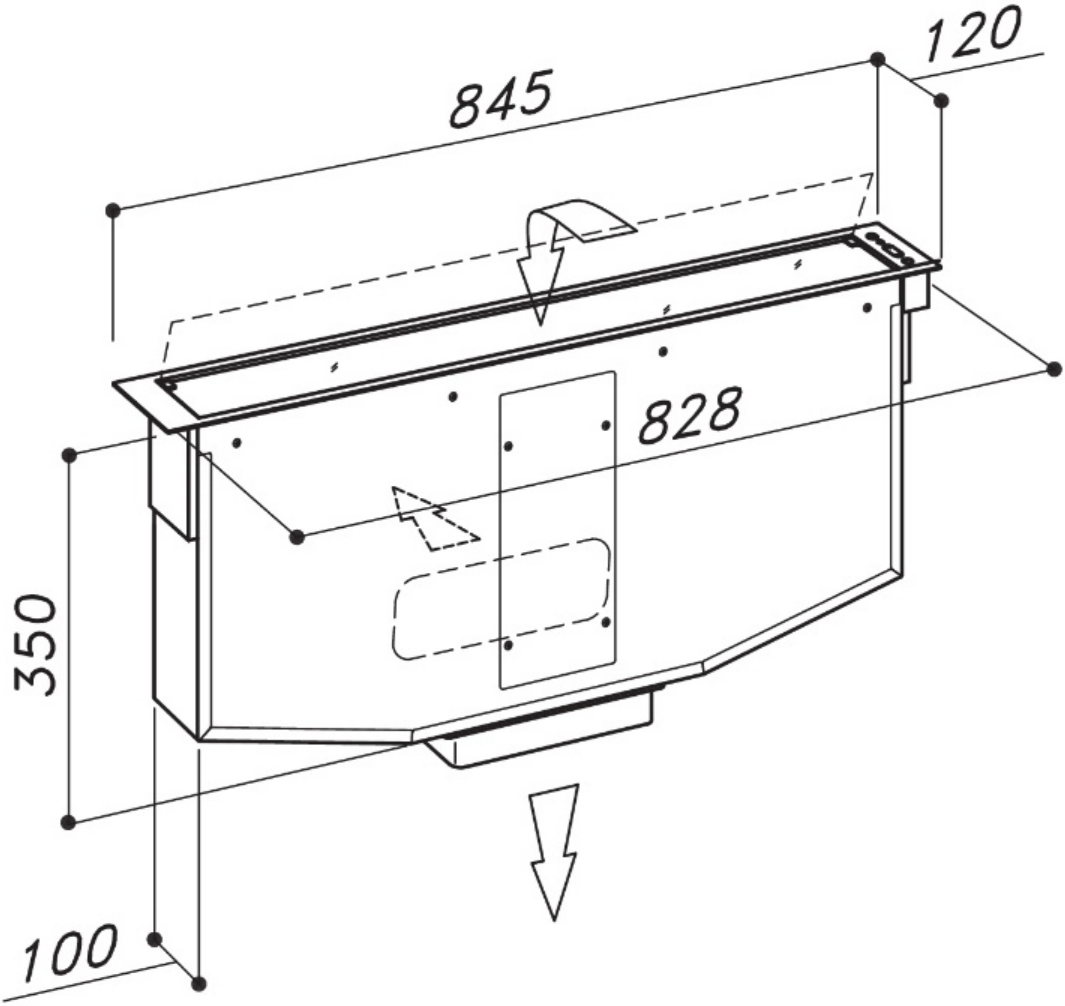

LISSER PLANE 845 – EM

General Arrangement Drawing

Rectangular Opening: 102 x 832mm