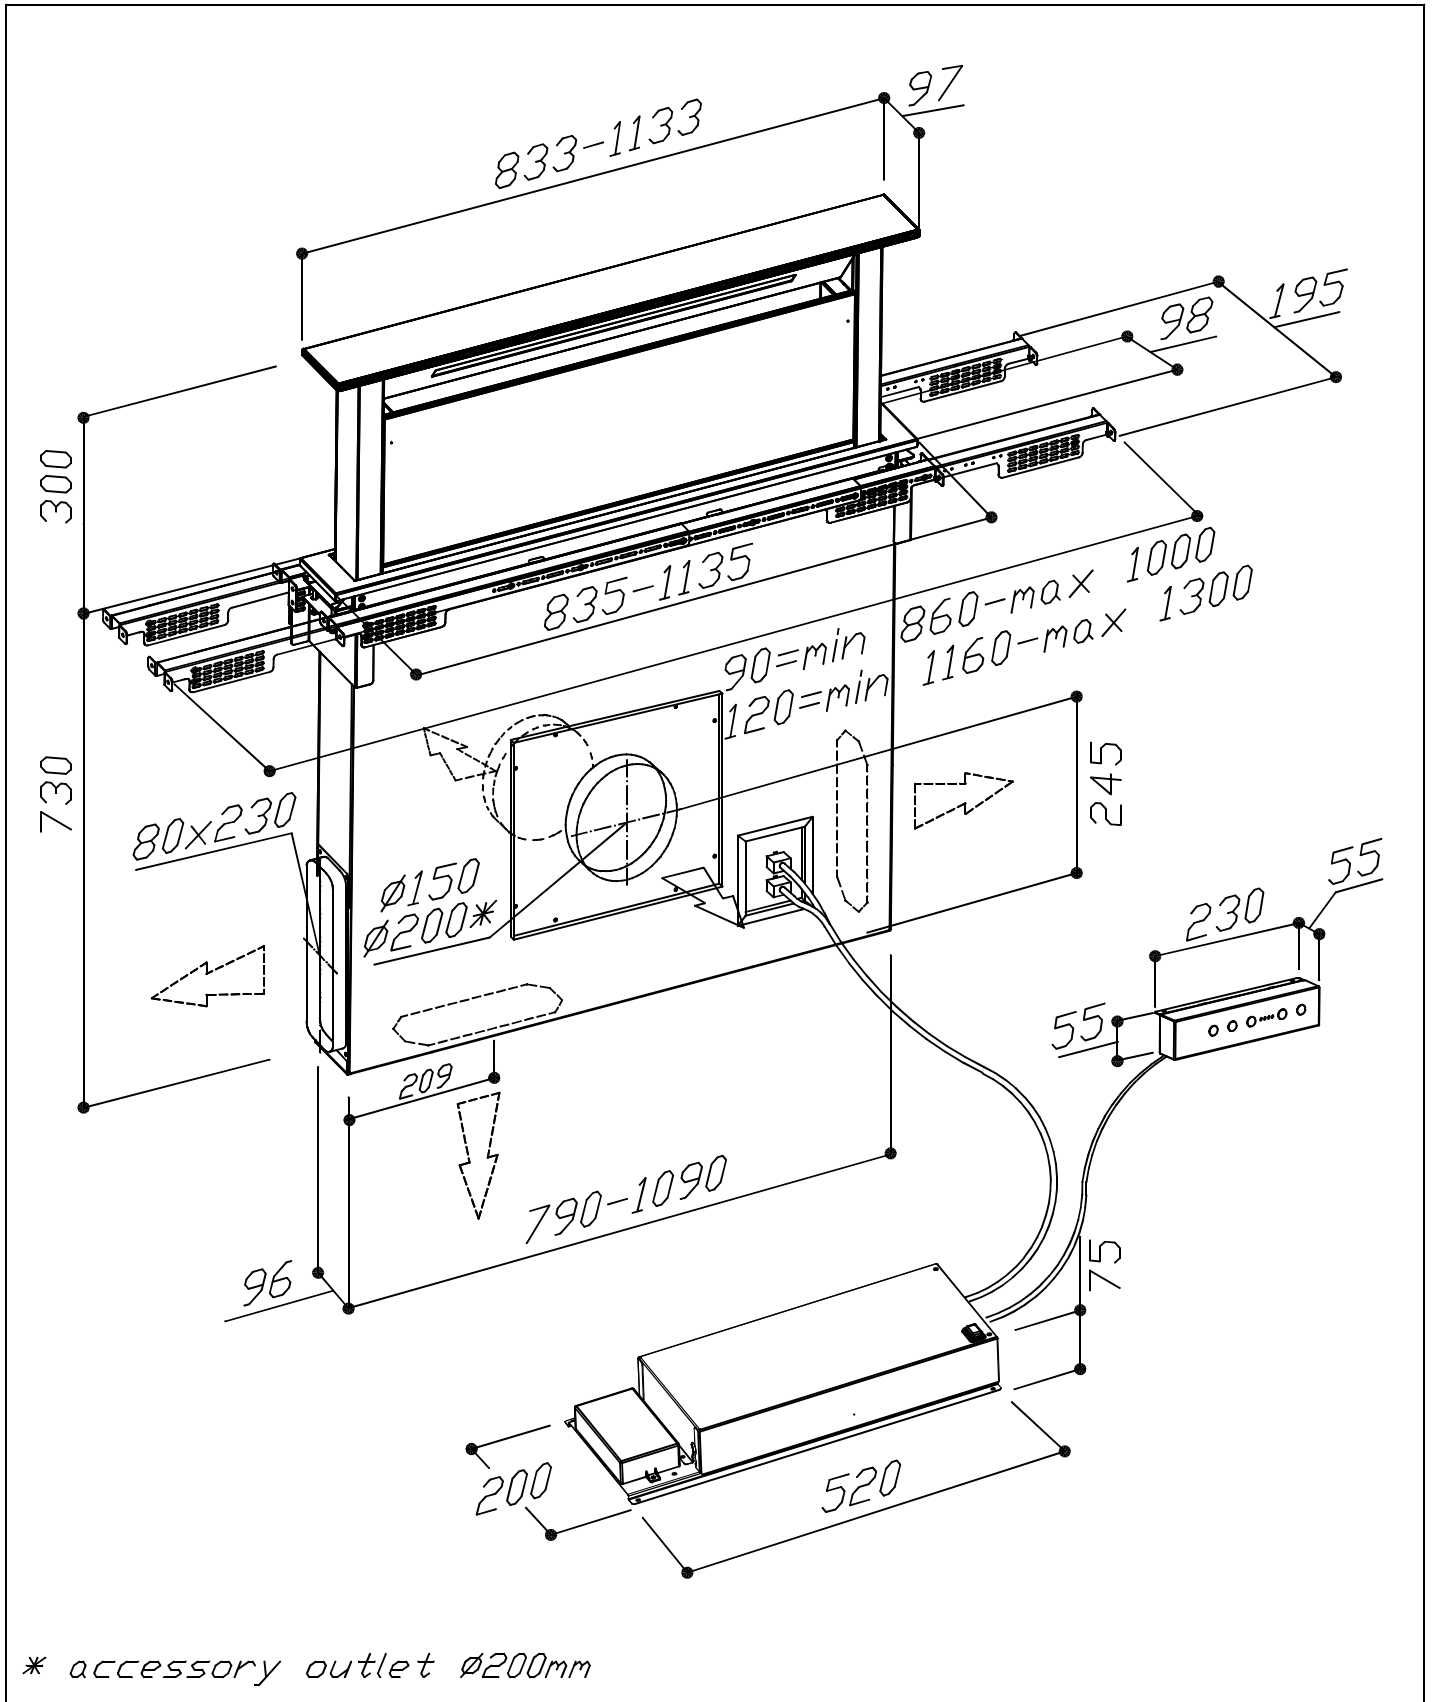

# SDD2-L STONE

Rectangular opening: 100x837/1137 (mm)