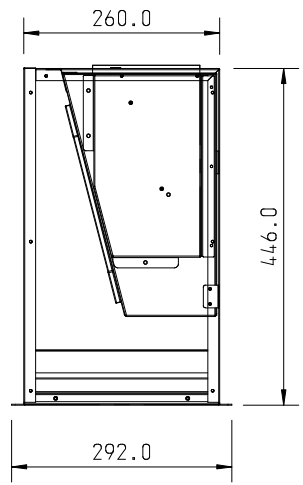

Soffit Thickness - 15mm Minimum upto 22mm Maximum.

The extractor is fixed in place by 4 adjustable spring toggles.

Supplementary support of the unit is provided by 2 x sprung safety clips at opposite corners of unit.

Width (mm)	Dimension (mm)			Soffit Opening (mm)
	A	B	C	
800	800	774	220	780 x 266
900	900	874	270	880 x 266
1100	1100	1074	370	1080 x 266