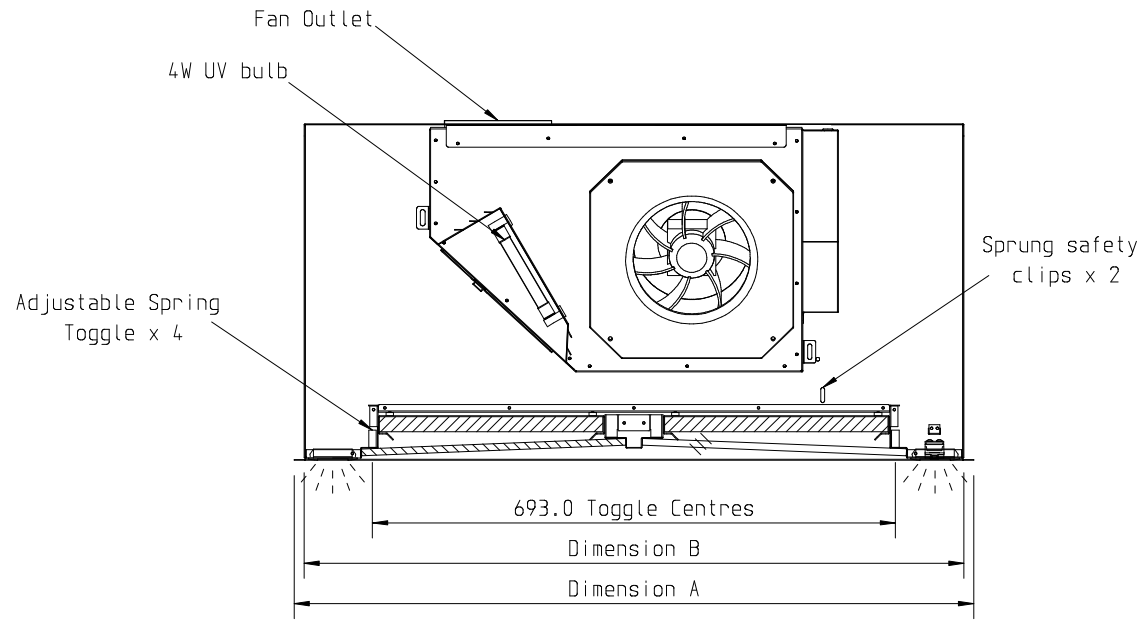

Motor: 1 x Internal Motor.

Lighting: Tunable White LED Lamp.

Motor & Light Controls: Tactile Pushbutton (Remote Control Compatible).

Filtration: Aluminium Mesh / HEPA / 4W UV Module.

Duct: Top Outlet - RECIRCULATING - No provision for duct connection.

Soffit Thickness - 15mm Minimum upto 22mm Maximum.

The extractor is fixed in place by 4 adjustable spring toggles.

Supplementary support of the unit is provided by 2 x sprung safety clips at opposite corners of unit.

Width (mm)	Dimension (mm)			Soffit Opening (mm)
	A	B	C	
800	800	774	220	780 x 266
900	900	874	270	880 x 266
1100	1100	1074	370	1080 x 266