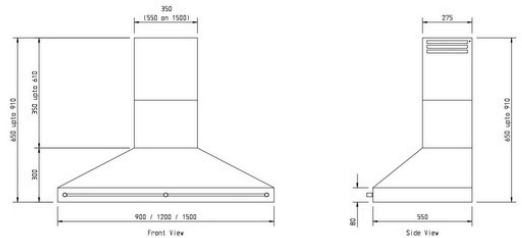

WIDTH	900MM, 1200MM OR 1500MM
DEPTH	550MM
HEIGHT	650MM - 910MM TELESCOPIC
FINISH	ANY PAINT COLOUR MATCH, ANY RAL COLOUR, STAINLESS STEEL POLISHED STEEL RAIL.
CONTROLS	4 SPEED PUSH BUTTON, OPTIONAL 4 SPEED REMOTE CONTROL
LIGHTING	2.6W VARIABLE WARMTH (2700K - 5000K) DIMMABLE LED (2 X ON 900MM MODEL, 3 X ON 1200MM MODEL, 4 X ON 1500MM MODEL)
FILTERS	STAINLESS STEEL BAFFLE, SUITABLE FOR DISHWASHERS
DUCT POSITION	TOP
MOTOR OPTION	INTERNAL, REMOTE OR RECIRCULATING (900MM & 1200MM MODELS INTERNAL MOTOR OR RECIRCULATING ONLY. 1500MM MODEL DUAL MOTORS ONLY). RECIRCULATION AVAILABLE ON SINGLE MOTOR MODELS ONLY
ENERGY RATING (INTERNAL MOTOR)	<b>A</b>
ENERGY RATING (REMOTE MOTOR)	<b>B</b>
AIRFLOW RATING (INTERNAL MOTOR)	800 CMPH (1600CMPH ON 1500MM MODEL)
MAXIMUM DB LEVEL (SPEED 4 - BOOST)	71DB (74DB ON 1500MM)
POWER SUPPLY REQUIREMENT	3 AMP (INTERNAL) 5 AMP (REMOTE & 1500MM)
CUSTOMISABLE OPTIONS	FINISH, LIGHTING, POWER, DIMENSIONS, POWER, CONTROLS

1200 Wide Model Shown