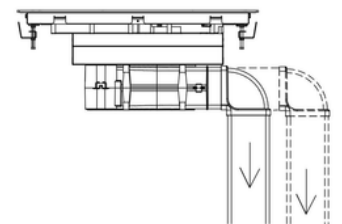

H A R M O N Y & H A R M O N Y +

THE WESTIN HARMONY IS A FULLY FEATURED INDUCTION HOB PARTNERED WITH EFFICIENT EXTRACTION. THE HARMONY PLUS IS A WIDER VERSION ALLOWING LARGER PANS TO BE USED ON THE HOB AND HAS A FEATURE BEVELLED EDGE. EACH HARMONY PACKAGE INCLUDES THE G5 INDUCTION HOB & MOTOR.

WIDTH	780MM OR 900MM (HARMONY +)
DEPTH	520MM
HEIGHT	215MM + DUCTING
FINISH	BLACK GLASS
CONTROLS	SLIDE TOUCH CONTROL
LIGHTING	N/A
FILTERS	CONCEALED ALUMINIUM MESH, SUITABLE FOR DISHWASHERS
DUCT POSITION	REAR (WITH DOWNWARD ADAPTOR INCLUDED)
MOTOR OPTION	INTERNAL (RECIRCULATING ALSO AVAILABLE)
ENERGY RATING (INTERNAL MOTOR)	 A+
AIRFLOW RATING (INTERNAL MOTOR)	800 CMPH
MAXIMUM DB LEVEL (SPEED 4 - BOOST)	71DB (INTERNAL MOTOR)
EXTRACTION POWER SUPPLY REQUIREMENT	3 AMP
HOB POWER SUPPLY REQUIREMENT	32 AMP COOKER CONNECTION (SUPPLIED BY CUSTOMER)
CUTOUT SIZE	750MM/ 820MM X 490MM

HOB FEATURES:

- INDUCTION G5 HOB
- TOUCH CONTROLS FOR ALL FUNCTIONS
- 4 X COOKING ZONES
- 4 X 3700W MAX COOKING ZONE POWER (4 X 2100W = P: 4 X 3700W)
- TOTAL OUTPUT: 7400W
- BRIDGING FUNCTION:
- FLEXIBLE COOKING ZONES COMBINE TO CREATE SINGLE LARGE ZONES (ZONE 1+2 AND ZONE 3+4)
- AUTOMATIC HEAT-UP FUNCTION
- 9 POWER SETTINGS FOR ALL ZONES
- BOOSTER FUNCTION ON ALL ZONES
- OVER-HEATING PROTECTION
- KEEP WARM FUNCTION
- TIMER FUNCTION
- OPERATING TIME LIMIT FUNCTION
- SAFETY LOCK
- PAUSE FUNCTION AND RECALL