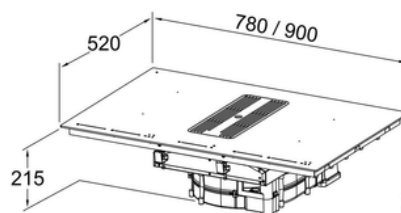

WIDTH	780MM OR 900MM (HARMONY +)
DEPTH	520MM
HEIGHT	215MM + DUCTING
FINISH	BLACK GLASS
CONTROLS	SLIDE TOUCH CONTROL
LIGHTING	N/A
FILTERS	CONCEALED ALUMINIUM MESH, SUITABLE FOR DISHWASHERS
DUCT POSITION	REAR (WITH DOWNWARD ADAPTOR INCLUDED)
MOTOR OPTION	INTERNAL (RECIRCULATING ALSO AVAILABLE)
ENERGY RATING (INTERNAL MOTOR)	 A+
AIRFLOW RATING (INTERNAL MOTOR)	800 CMPH
MAXIMUM DB LEVEL (SPEED 4 - BOOST)	71DB (INTERNAL MOTOR)
EXTRACTION POWER SUPPLY REQUIREMENT	3 AMP
HOB POWER SUPPLY REQUIREMENT	32 AMP COOKER CONNECTION (SUPPLIED BY CUSTOMER)
CUTOUT SIZE	750MM/ 820MM X 490MM

HOB FEATURES:

- INDUCTION G5 HOB
- TOUCH CONTROLS FOR ALL FUNCTIONS
- 4 X COOKING ZONES
- 4 X 3700W MAX COOKING ZONE POWER (4 X 2100W = P: 4 X 3700W)
- TOTAL OUTPUT: 7400W
- BRIDGING FUNCTION:
- FLEXIBLE COOKING ZONES COMBINE TO CREATE SINGLE LARGE ZONES (ZONE 1+2 AND ZONE 3+4)
- AUTOMATIC HEAT-UP FUNCTION
- 9 POWER SETTINGS FOR ALL ZONES
- BOOSTER FUNCTION ON ALL ZONES
- OVER-HEATING PROTECTION
- KEEP WARM FUNCTION
- TIMER FUNCTION
- OPERATING TIME LIMIT FUNCTION
- SAFETY LOCK
- PAUSE FUNCTION AND RECALL