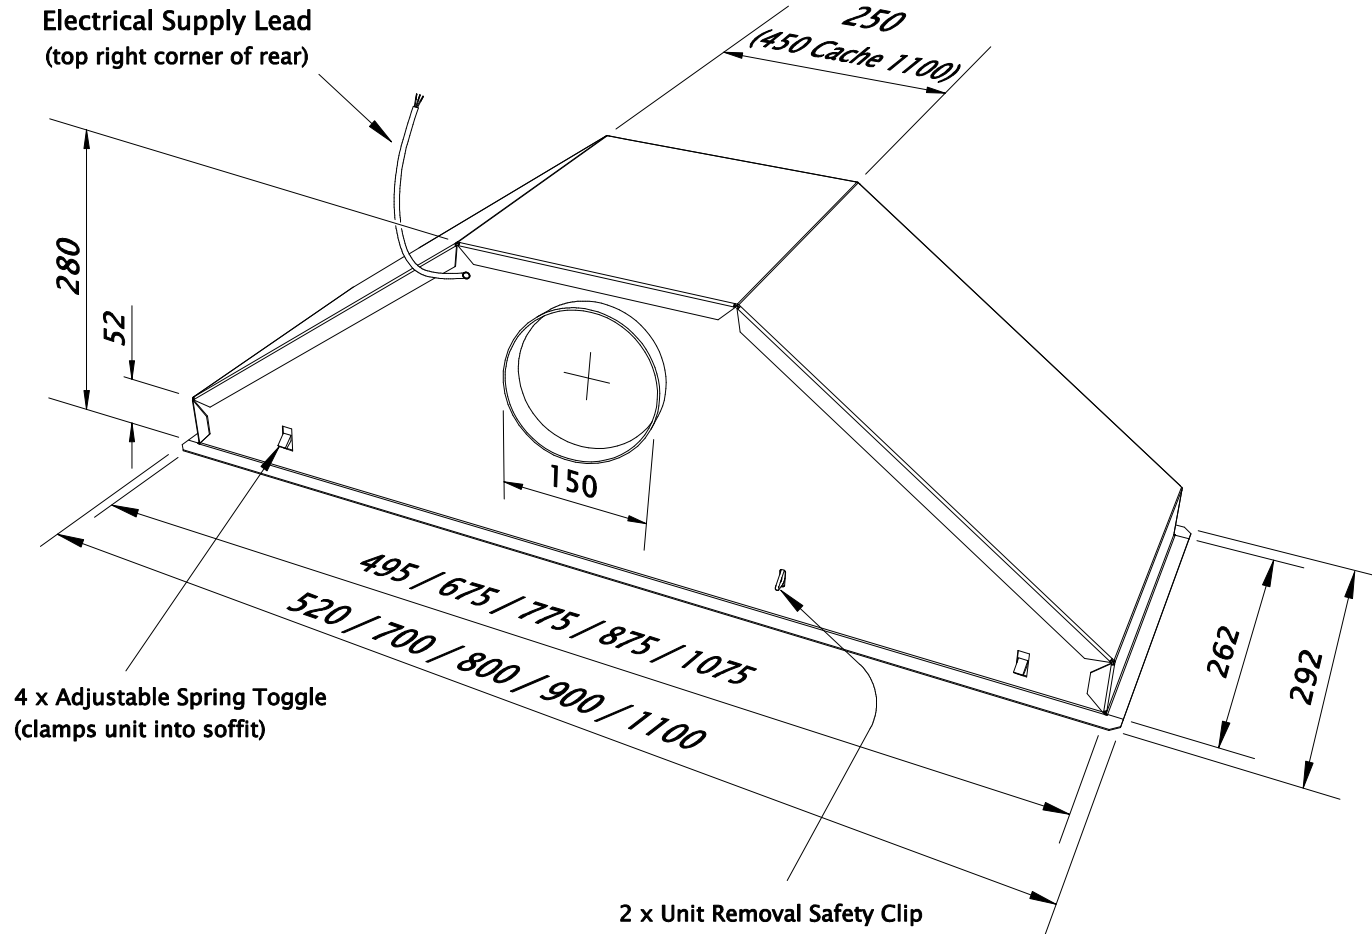

Cache 520 / 700 / 800 / 900 / 1100 3D General Arrangement Drawing

Rear Outlet Version

Soffit Opening: 500 / 680 / 780 / 880 / 1080 x 266

Soffit Thickness: Min 15mm, Max 22mm

Rear Outlet Side View
Showing Duct Spigot Centre

Remote Motor Version
With remote motor terminal box
exiting alongside electrical supply lead