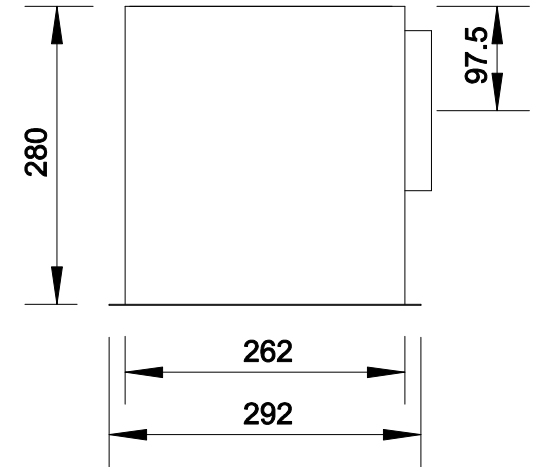

Cache 520 / 700 / 800 / 900 / 1100 3D General Arrangement Drawing

Rear Outlet Version

Soffit Opening: 500 / 680 / 780 / 880 / 1080 x 266

Soffit Thickness: Min 15mm, Max 22mm

Rear Outlet Side View
Showing Duct Spigot Centre

Remote Motor Version
With remote motor terminal box
exiting alongside electrical supply lead