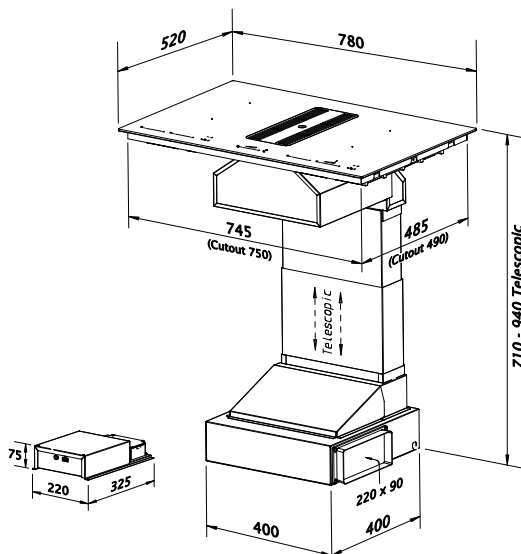

Extractor specification

Extractor type:	Integral to hob
Model refs:	Harmony
Dimensions:	780 x 520 x 710-940mm telescopic
Finish:	Black glass
Controls:	4-speed touch control
Lighting:	None
Filters:	Aluminium mesh, suitable for dishwashers
Duct position:	Left or right (all ducting shown is included)
Motor options:	SEM12 plinth motor included (air ducted out or recirculated)
Energy rating (internal motor)	n/a
Energy rating (remote motor)	B

Hob features

- Induction G5 Hob
- Touch Controls for all functions
- 4 x Cooking Zones
- 4 x 3700W Max Cooking Zone Power (4 x 2100W = P: 4 x 3700W) Total Output: 7400W
- Bridging Function: Flexible cooking zones combine to create single large zones (Zone 1+2 and Zone 3+4)
- Automatic heat-up function
- 9 Power settings for all zones
- Booster function on all zones
- Over-heating protection
- Keep warm function
- Timer function
- Operating time limit function
- Safety lock
- Pause function and recall