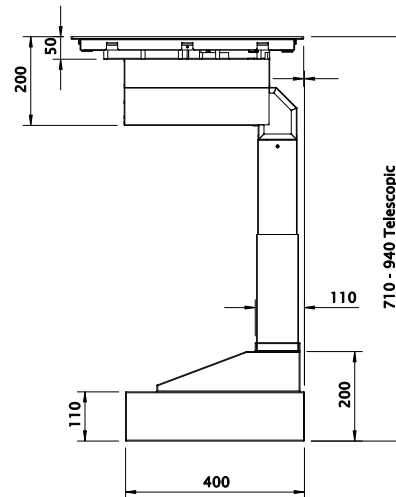

Extractor specification

Extractor type:	Integral to hob
Model refs:	Harmony
Dimensions:	780 x 520 x 710-940mm telescopic
Finish:	Black glass
Controls:	4-speed touch control
Lighting:	None
Filters:	Aluminium mesh, suitable for dishwashers
Duct position:	Left or right (all ducting shown is included)
Motor options:	SEM12 plinth motor included (air ducted out or recirculated)
Energy rating (internal motor)	n/a
Energy rating (remote motor)	B

Hob features

- Induction G5 Hob
- Touch Controls for all functions
- 4 x Cooking Zones
- 4 x 3700W Max Cooking Zone Power (4 x 2100W = P: 4 x 3700W) Total Output: 7400W
- Bridging Function: Flexible cooking zones combine to create single large zones (Zone 1+2 and Zone 3+4)
- Automatic heat-up function
- 9 Power settings for all zones
- Booster function on all zones
- Over-heating protection
- Keep warm function
- Timer function
- Operating time limit function
- Safety lock
- Pause function and recall