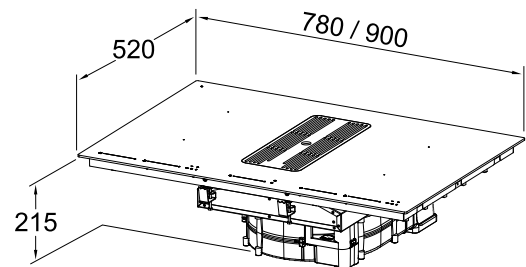

Each Harmony package includes the G5 induction hob, a motor and an easily installed ducting kit which enables flexible positioning of the ducting.

Hood type:	Integral to hob
Model refs:	Harmony / Harmony Plus
Dimensions:	780 or 900 (Plus) x 520 x 215 plus ducting
Finish:	Black glass
Controls:	4-speed touch control
Lighting:	None
Filters:	Aluminium mesh, suitable for dishwashers
Duct position:	Left or right
Motor:	motor and ducting kit included (air ducted out or recirculated)
Energy rating (internal motor):	B
Energy rating (remote motor):	n/a

Induction G5 Hob Features

- Touch Controls for all functions
- 4 x Cooking Zones
- 4 x 3700W Max Cooking Zone Power (4 x 2100W = P: 4 x 3700W) Total Output: 7400W
- Bridging Function: Flexible cooking zones combine to create single large zones (Zone 1+2 and Zone 3+4)
- Automatic heat-up function
- 9 Power settings for all zones
- Booster function on all zones
- Over-heating protection
- Keep warm function
- Timer function
- Operating time limit function
- Safety lock
- Pause function and recall