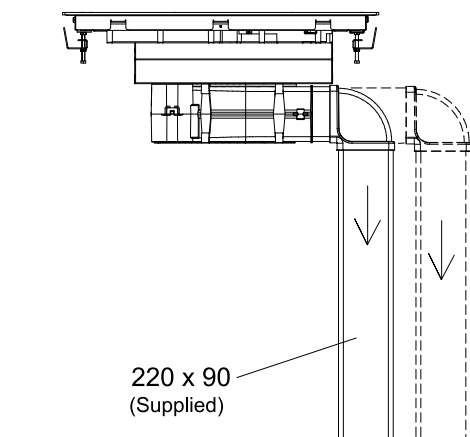

Each Harmony package includes the G5 induction hob, a motor and an easily installed ducting kit which enables flexible positioning of the ducting.

Hood type:	Integral to hob
Model refs:	Harmony / Harmony Plus
Dimensions:	780 or 900 (Plus) x 520 x 215 plus ducting
Finish:	Black glass
Controls:	4-speed touch control
Lighting:	None
Filters:	Aluminium mesh, suitable for dishwashers
Duct position:	Left or right
Motor:	motor and ducting kit included (air ducted out or recirculated)
Energy rating (internal motor):	B
Energy rating (remote motor):	n/a

Induction G5 Hob Features

- Touch Controls for all functions
- 4 x Cooking Zones
- 4 x 3700W Max Cooking Zone Power (4 x 2100W = P: 4 x 3700W) Total Output: 7400W
- Bridging Function: Flexible cooking zones combine to create single large zones (Zone 1+2 and Zone 3+4)
- Automatic heat-up function
- 9 Power settings for all zones
- Booster function on all zones
- Over-heating protection
- Keep warm function
- Timer function
- Operating time limit function
- Safety lock
- Pause function and recall