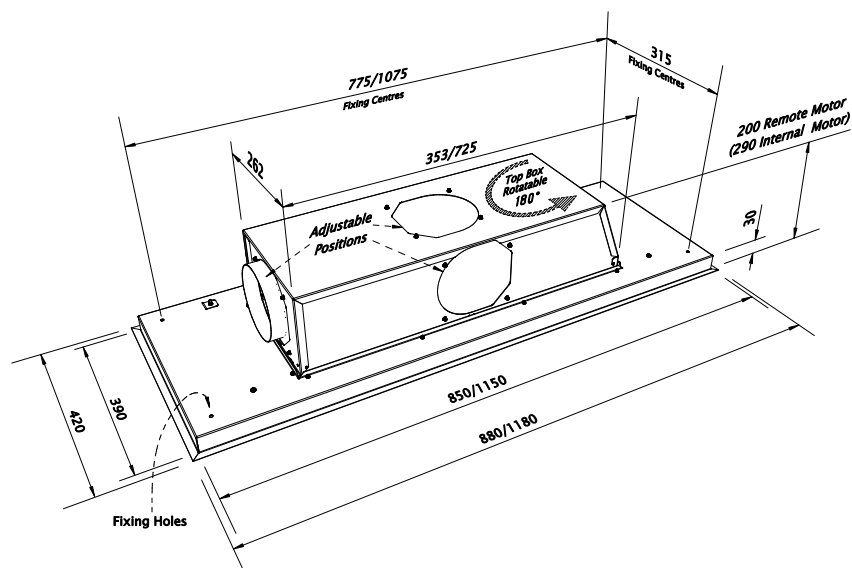

image courtesy of Grid Thirteen

The Stratus Air is a flush fitting, white ceiling unit designed to blend into the ceiling for utmost discretion and near invisibility.

Westin Stratus Air

This flush fitting, white ceiling unit from Westin is the most discreet of all as it has no lights which means it blends into the ceiling and is hard to see.

Extractor type:	Ceiling unit
Model ref:	Stratus Air
Dimensions:	880 or 1180 x 420 x 200 (remote) or 290mm (internal motor)
Finish:	Painted white
Controls:	4-speed remote control
Lighting:	None
Filters:	Concealed, suitable for dishwashers
Duct position:	Left, right, front, rear or top
Motor options:	Internal, remote or recirculating
Energy rating (internal motor)	B
Energy rating (remote motor)	B