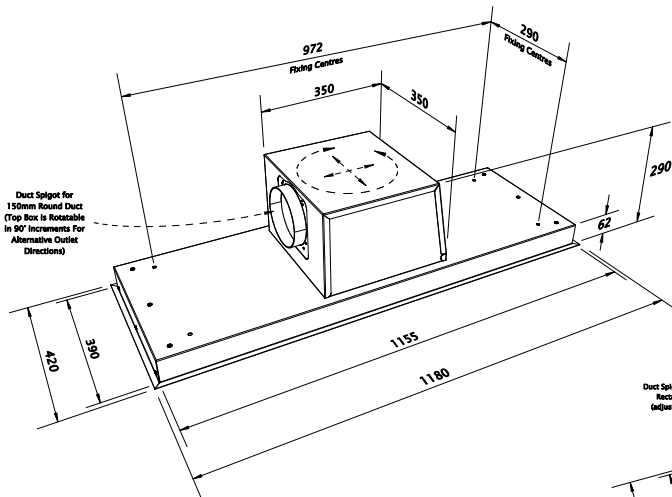

Westin
stratus blade

The Stratus Blade is a design led innovation that incorporates stylish light blades in a ducted out ceiling hood.

Westin Stratus Blade

The Stratus Blade is the next step in ceiling hood design incorporating the popular light blades from the Stratus 360 into a ducted out hood.

In the remote motor version, this hood has the added benefit of a spigot that connects directly onto flat channel ducting, with a ducting kit included.

Extractor type:	Ceiling unit
Model ref:	Stratus Blade
Dimensions:	1180 x 420 x 200 (remote) or 290mm (internal motor)
Finish:	Stainless steel
Controls:	4-speed remote control
Lighting:	2x 10.6W LED light blades; cool (5000K) or warm (3000K)
Filters:	Concealed, suitable for dishwashers
Duct position:	Left, right, front or rear
Motor options:	Internal or remote
Energy rating (internal motor)	B
Energy rating (remote motor)	B