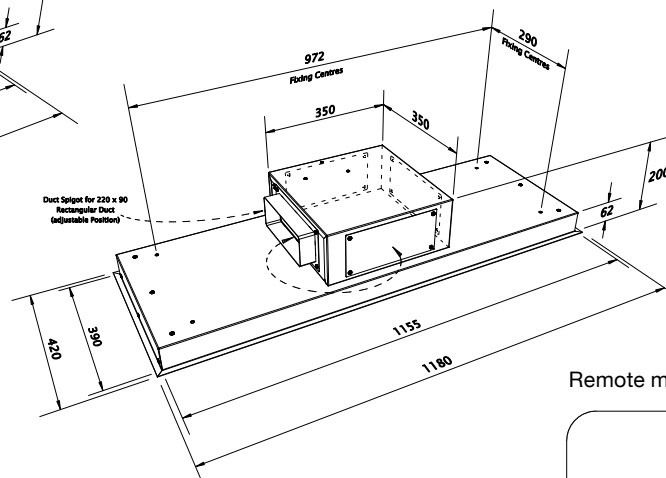

Westin Stratus Blade

The Stratus Blade is the next step in ceiling hood design incorporating the popular light blades from the Stratus 360 into a ducted out hood.

In the remote motor version, this hood has the added benefit of a spigot that connects directly onto flat channel ducting, with a ducting kit included.

Extractor type:	Ceiling unit
Model ref:	Stratus Blade
Dimensions:	1180 x 420 x 200 (remote) or 290mm (internal motor)
Finish:	Stainless steel
Controls:	4-speed remote control
Lighting:	2x 10.6W LED light blades; cool (5000K) or warm (3000K)
Filters:	Concealed, suitable for dishwashers
Duct position:	Left, right, front or rear
Motor options:	Internal or remote
Energy rating (internal motor)	B
Energy rating (remote motor)	B