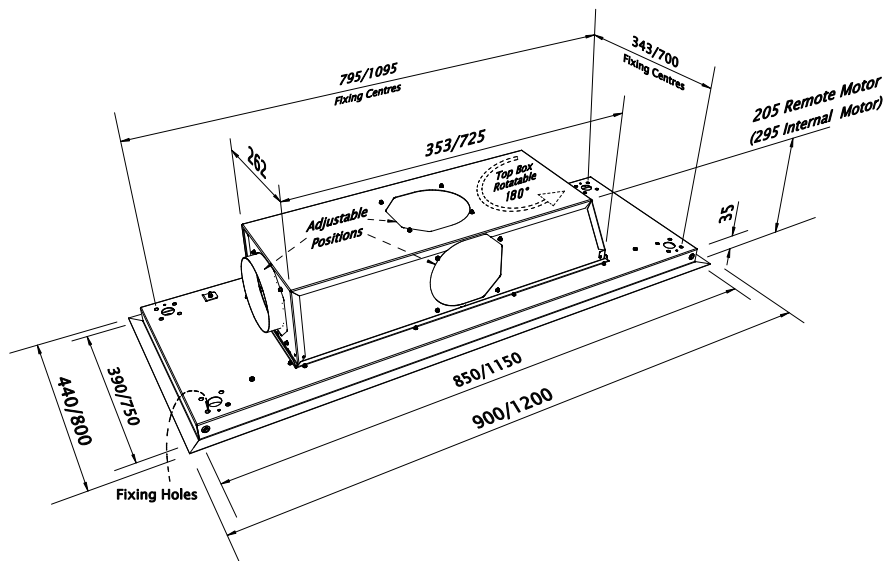

Westin
stratus flush

image courtesy of Roundhouse

The Stratus Flush is the perfect choice for a sleek, minimalist kitchen as it sits flush in the ceiling or bulk head.

Westin Stratus Flush

Westin ceiling units are tailored to British ceilings and due to their unevenness, the Stratus was produced so that regardless of the straightness of the ceiling, the unit would look level.

With the increase in new properties with level ceilings and the popularity of bulk heads with designers, the Stratus Flush has been developed to provide a flush fitting solution.

Extractor type:	Ceiling unit
Model ref:	Stratus Flush
Dimensions:	900 or 1200 x 440 or 800 x 205 (remote) or 295mm (internal motor)
Finish:	Stainless steel
Controls:	4-speed remote control
Lighting:	4 x 2.6W cool (5000K) LED Natural (4000K) and warm (3000K) LED lighting also available
Filters:	Concealed, suitable for dishwashers
Duct position:	Left, right, front, rear or top
Motor options:	Internal, remote or recirculating
Energy rating (internal motor)	B
Energy rating (remote motor)	B