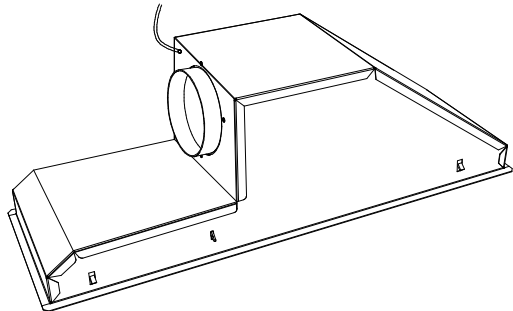

Cache 520 / 700 / 800 / 900 / 1100 3D General Arrangement Drawing

Side Outlet Version

Please note: You must specify whether a Right Side or Left Side outlet model is required when ordering.

Soffit Opening: 500 / 680 / 780 / 880 / 1080 x 266

Soffit Thickness: Min 15mm, Max 22mm

Right Side Outlet Version
(Left outlet version available)

4 x Adjustable Spring Toggle
(clamps unit into soffit)

2 x Unit Removal Safety Clip

Left Side Outlet Version
(dimensions as shown in main image above)

Side Outlet Side View
Showing Duct Spigot Centre

Remote Motor Version
With remote motor terminal box
exiting alongside electrical supply lead