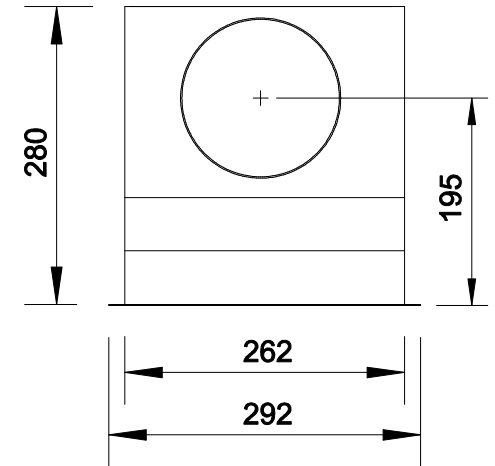

Cache 520 / 700 / 800 / 900 / 1100 3D General Arrangement Drawing

Side Outlet Version

Please note: You must specify whether a Right Side or Left Side outlet model is required when ordering.

Soffit Opening: 500 / 680 / 780 / 880 / 1080 x 266

Soffit Thickness: Min 15mm, Max 22mm

Right Side Outlet Version
(Left outlet version available)

4 x Adjustable Spring Toggle
(clamps unit into soffit)

2 x Unit Removal Safety Clip

Left Side Outlet Version
(dimensions as shown in main image above)

Side Outlet Side View
Showing Duct Spigot Centre

Remote Motor Version
With remote motor terminal box
exiting alongside electrical supply lead