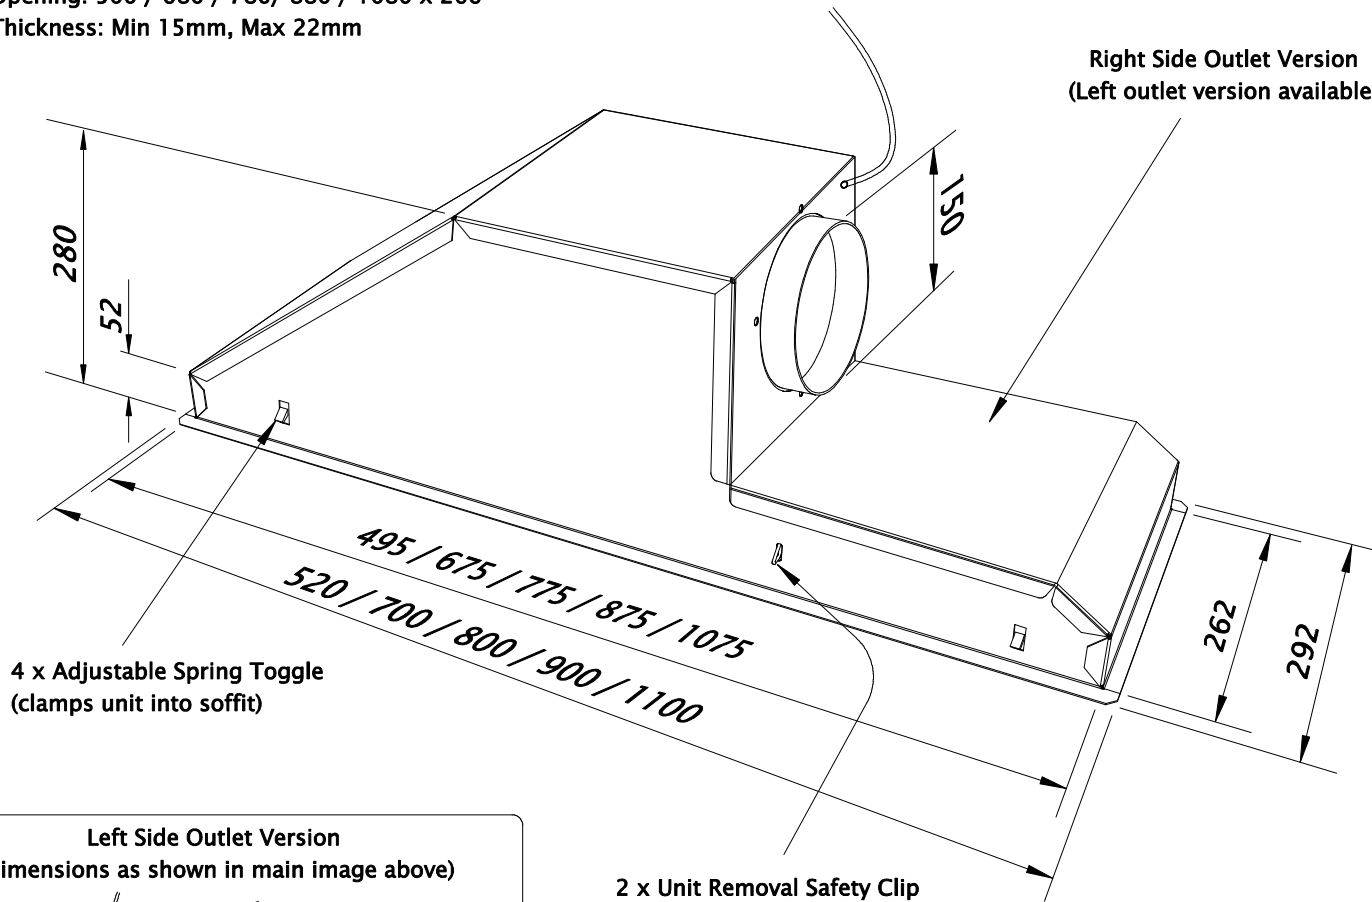

Cache 520 / 700 / 800 / 900 / 1100 3D General Arrangement Drawing

Side Outlet Version

Please note: You must specify whether a Right Side or Left Side outlet model is required when ordering.

Soffit Opening: 500 / 680 / 780 / 880 / 1080 x 266

Soffit Thickness: Min 15mm, Max 22mm

Right Side Outlet Version
(Left outlet version available)

4 x Adjustable Spring Toggle
(clamps unit into soffit)

2 x Unit Removal Safety Clip

Left Side Outlet Version
(dimensions as shown in main image above)

Side Outlet Side View
Showing Duct Spigot Centre

Remote Motor Version
With remote motor terminal box
exiting alongside electrical supply lead